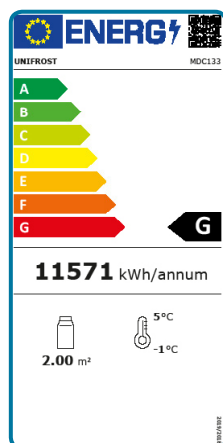

Star Features

Multi-Deck Display Open Chiller

- 5 Tier display
- Adjustable shelves
- Many retail applications
- Night blind included
- Forced air circulation
- Auto defrost
- Modern design
- Black finish

Technical Specification

Model	MDC133
GTIN No.	5391538052148
Dimensions	W1330 x D700 x H1960
Temperature Range	3°C to +6 °C
Optimum Storage	4 °C
Energy Consumption	31.7Kw/24Hr
Energy Class	G
EEl	99.1
Gross Volume	1780 Litres
Refrigerant	R290 (120g)
Power	13 Amp Plug
Nett Weight	159Kg
Packed Weight	172Kg