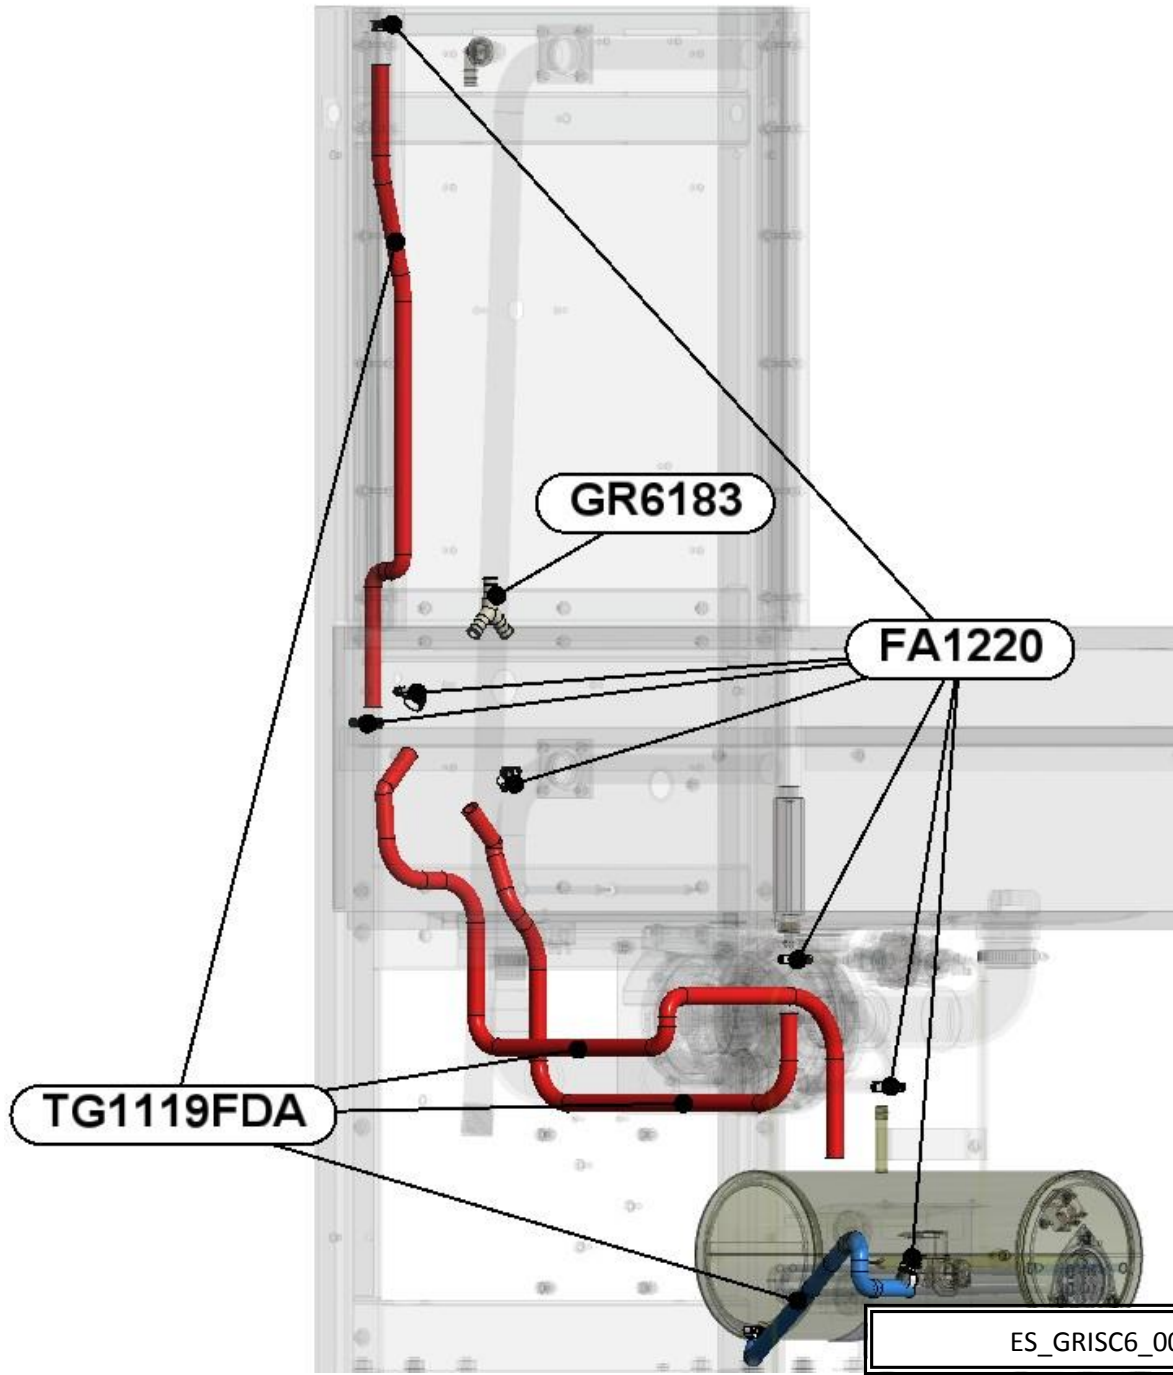

LAVASTOVIGLIE  
DISHWASHERS  
LAVE VAISSELLES

**CAPOT**

RICAMBI - SPARE PARTS - PIECES DETACHEES

ES\_PANCOM62P\_000\_08.2014\_560.101.056

CECBPVB61PS05

CECBM61PS05AB

CECBPM61PS05AB

CECBPE61PS05AB

CECBTPE61PS05AB

CECBPM62P05

CECBPVB62P05

CECBTPE62P05

CECBM61PS05

CECBPM61PS05

CECBPVB61PS05

CECBTPE61PS05