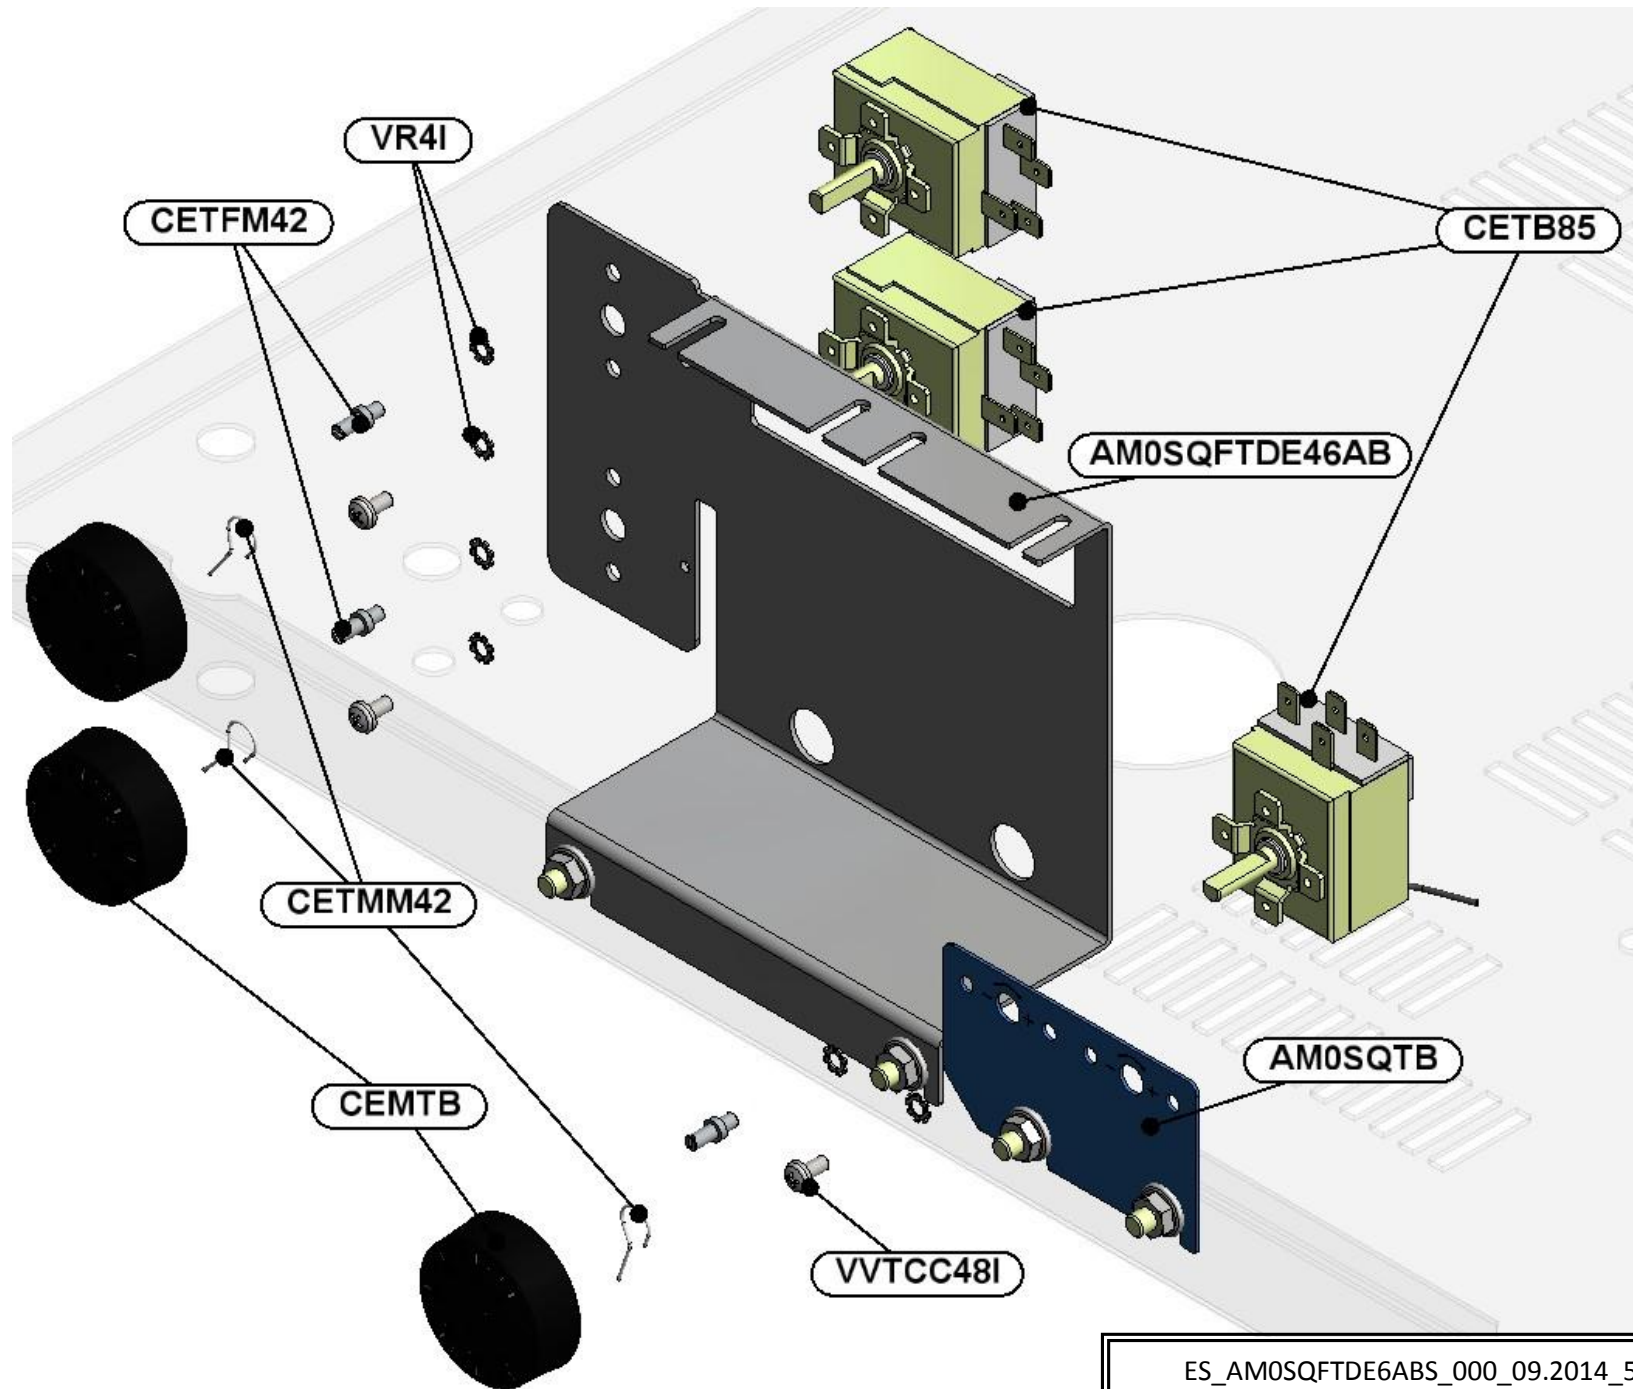

LAVASTOVIGLIE  
DISHWASHERS  
LAVE VAISSELLES

**CAPOT**

RICAMBI - SPARE PARTS - PIECES DETACHEES

ES\_PANCOM62P\_000\_08.2014\_560.101.056

CECBPVB61PS05

CECBM61PS05AB

CECBPM61PS05AB

CECBPE61PS05AB

CECBTPE61PS05AB

CECBPM62P05

CECBPVB62P05

CECBTPE62P05

CECBM61PS05

CECBPM61PS05

CECBPVB61PS05

CECBTPE61PS05