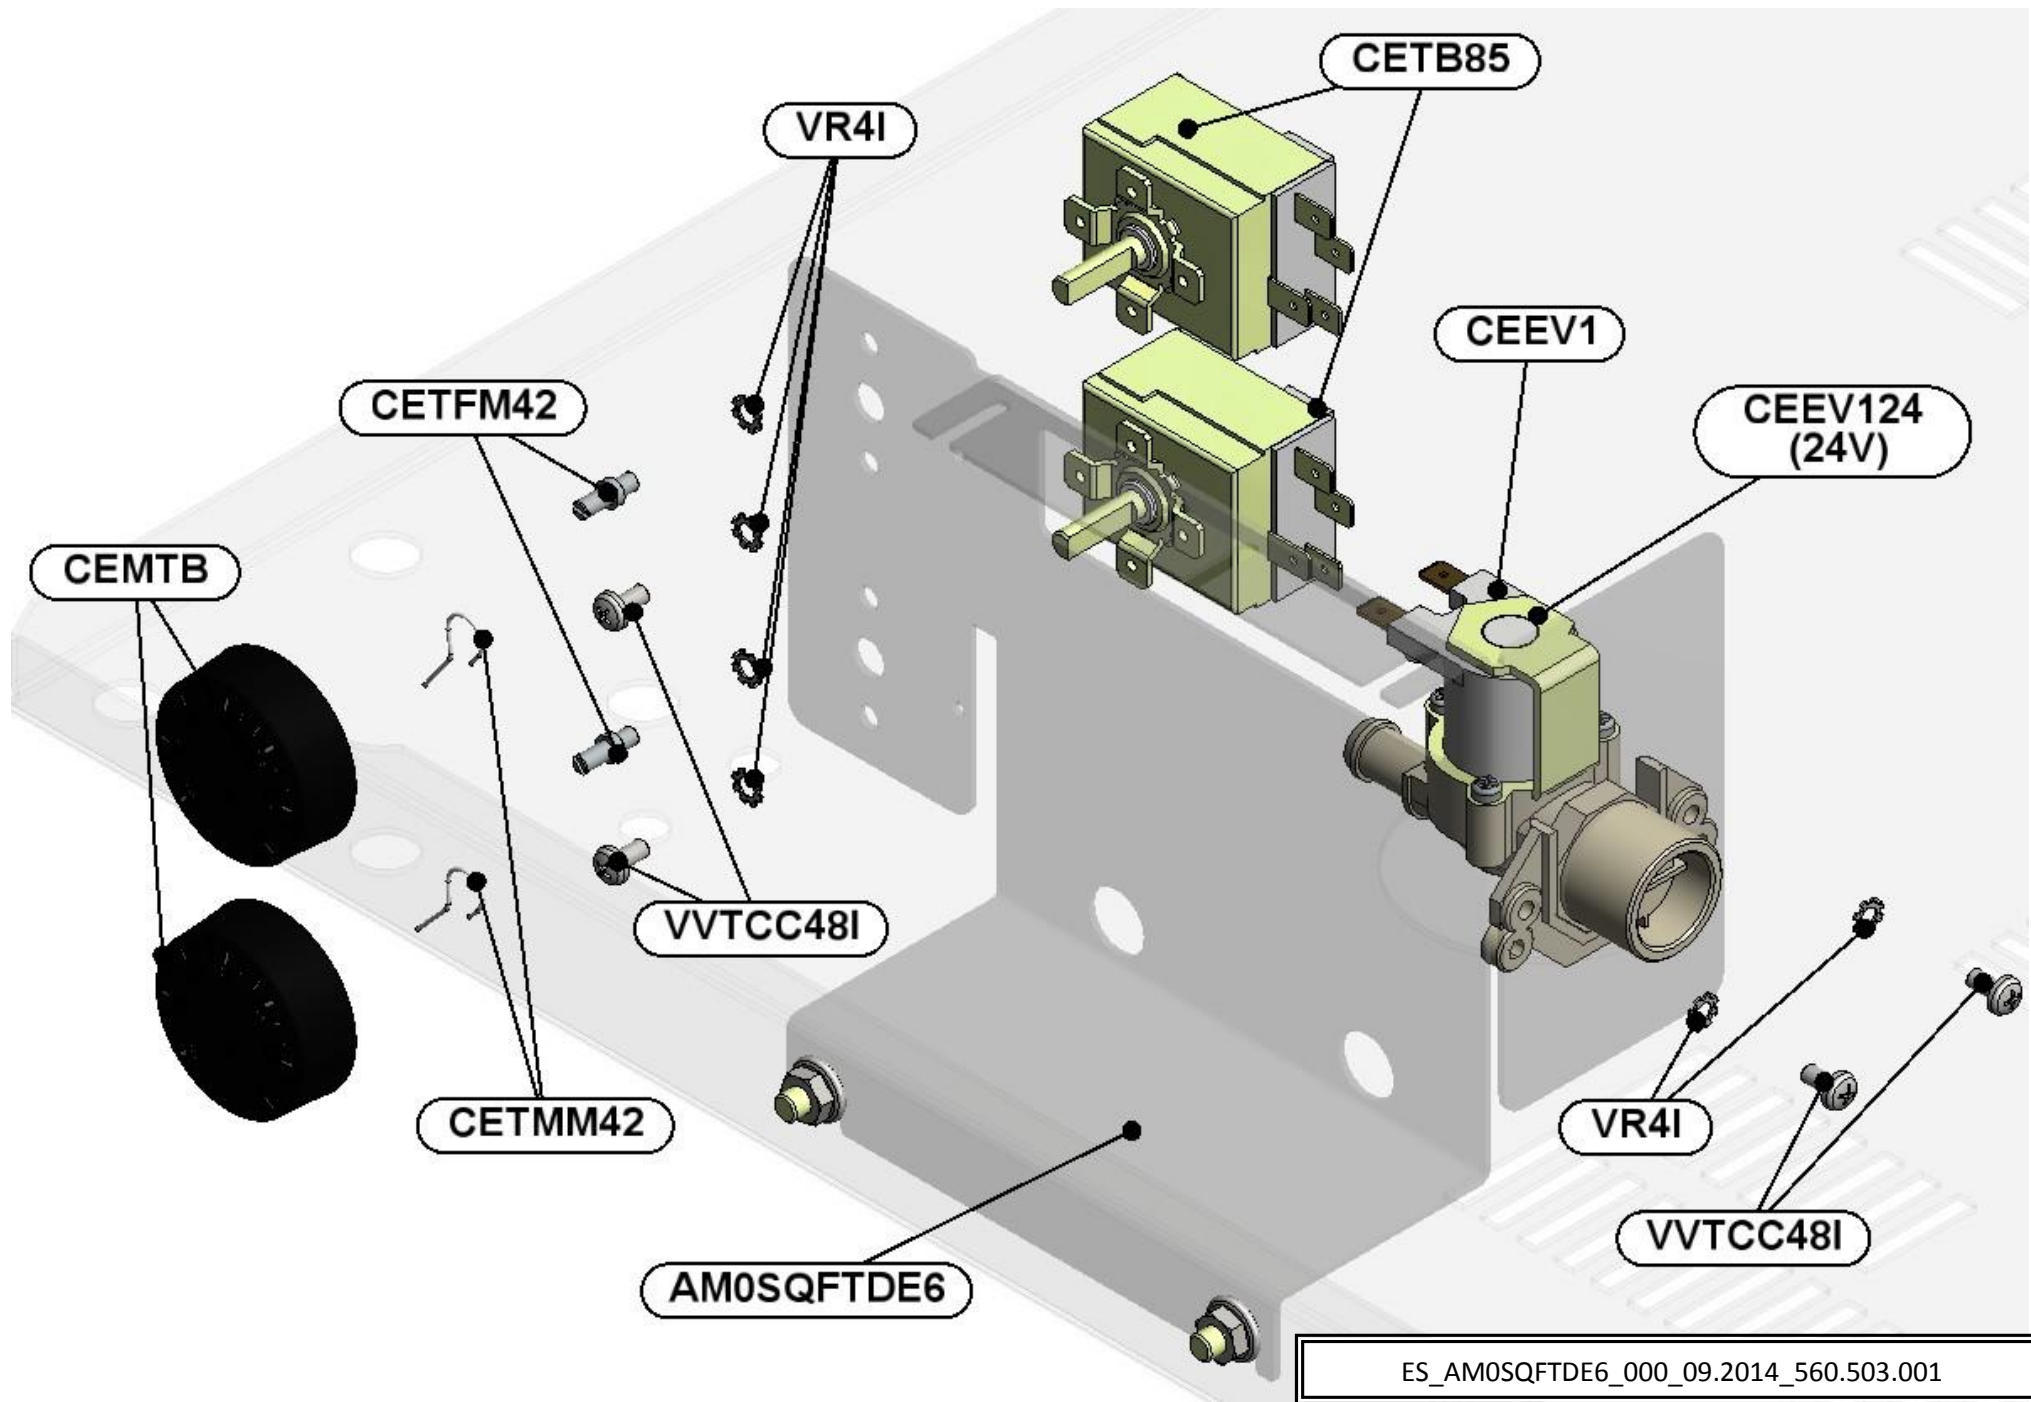

LAVASTOVIGLIE  
DISHWASHERS  
LAVE VAISSELLES

**CAPOT**

RICAMBI - SPARE PARTS - PIECES DETACHEES

ES\_PANCOM62P\_000\_08.2014\_560.101.056

CECBPVB61PS05

CECBM61PS05AB

CECBPM61PS05AB

CECBPE61PS05AB

CECBTPE61PS05AB

CECBPM62P05

CECBPVB62P05

CECBTPE62P05

CECBM61PS05

CECBPM61PS05

CECBPVB61PS05

CECBTPE61PS05