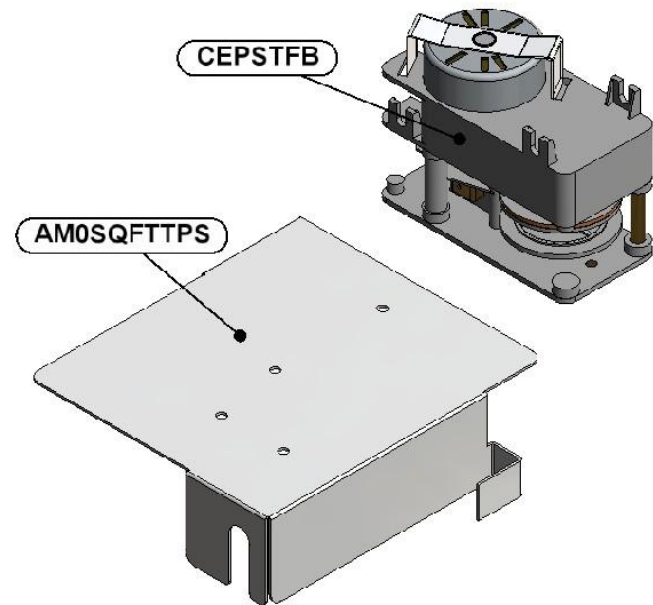

LAVASTOVIGLIE  
DISHWASHERS  
LAVE VAISSELLES

**CAPOT**

RICAMBI - SPARE PARTS - PIECES DETACHEES

ES\_PANCOM62P\_000\_08.2014\_560.101.056

CECBPVB61PS05

CECBM61PS05AB

CECBPM61PS05AB

CECBPE61PS05AB

CECBTPE61PS05AB

CECBPM62P05

CECBPVB62P05

CECBTPE62P05

CECBM61PS05

CECBPM61PS05

CECBPVB61PS05

CECBTPE61PS05