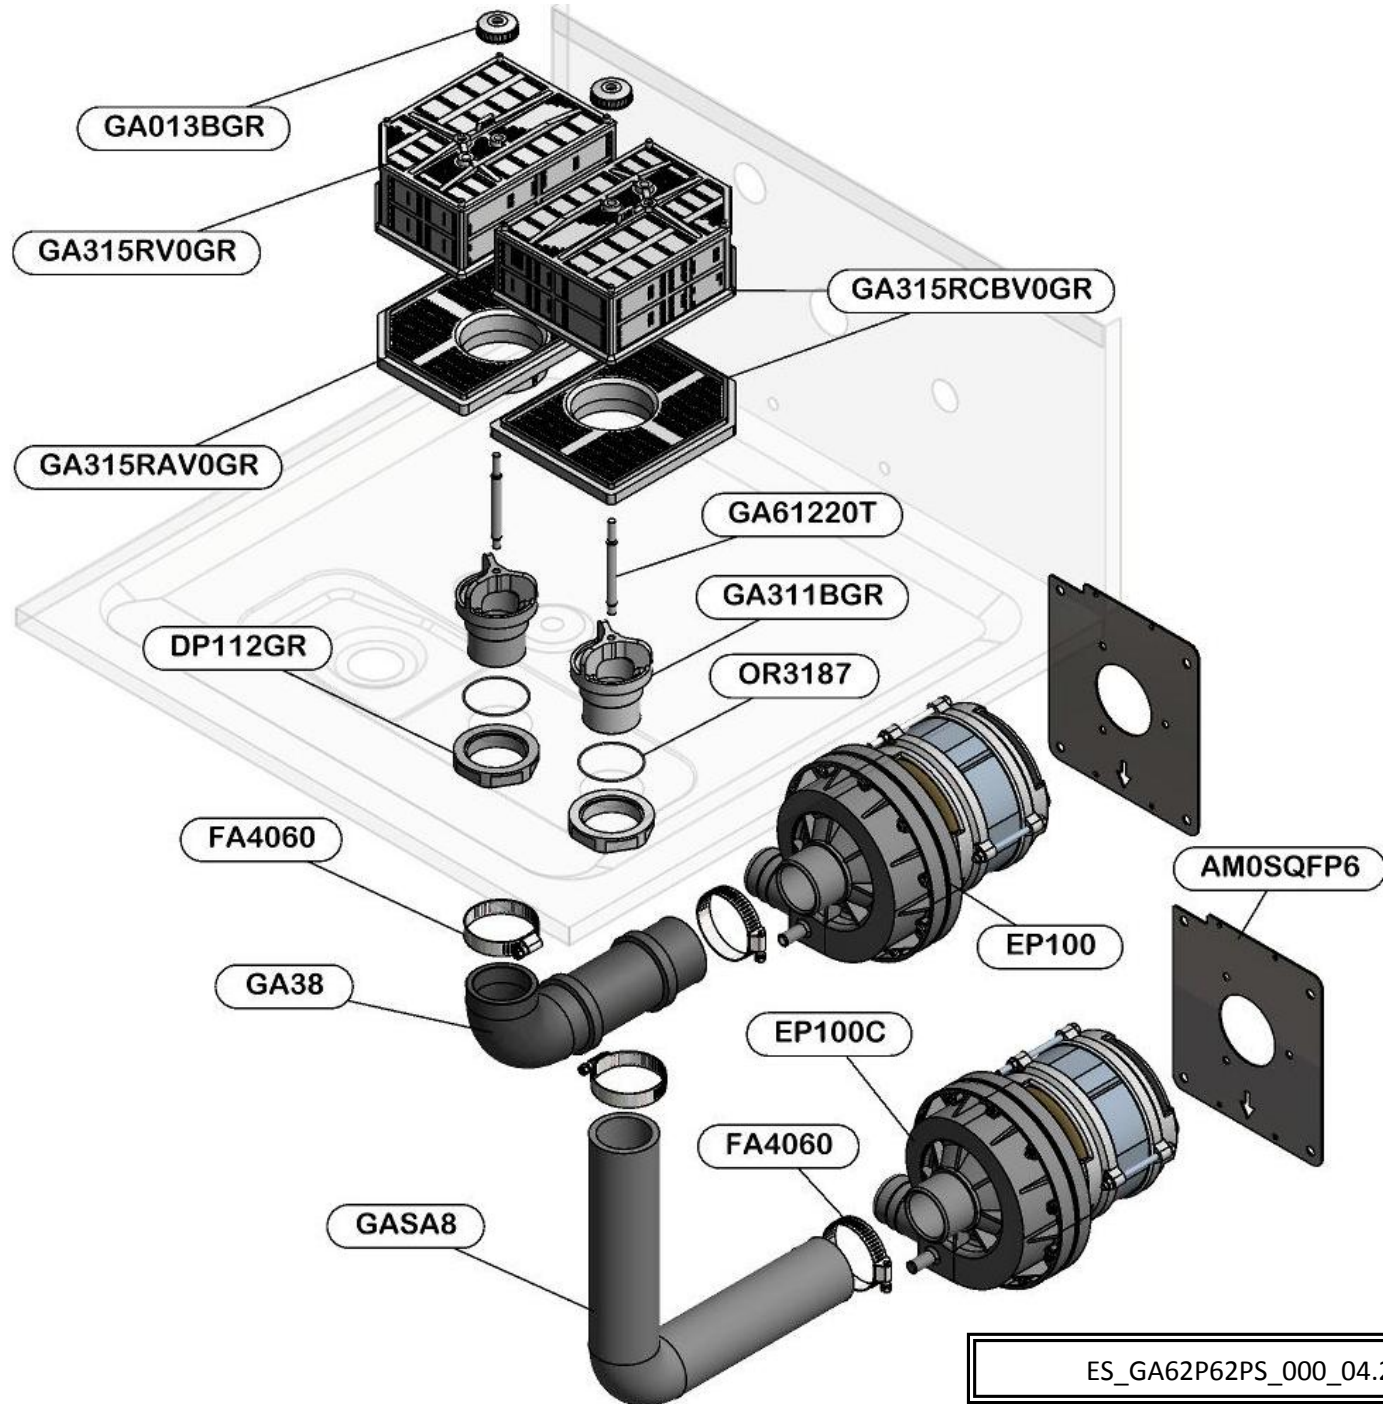

ES_GA62P62PS_000_04.2011_561.200.000