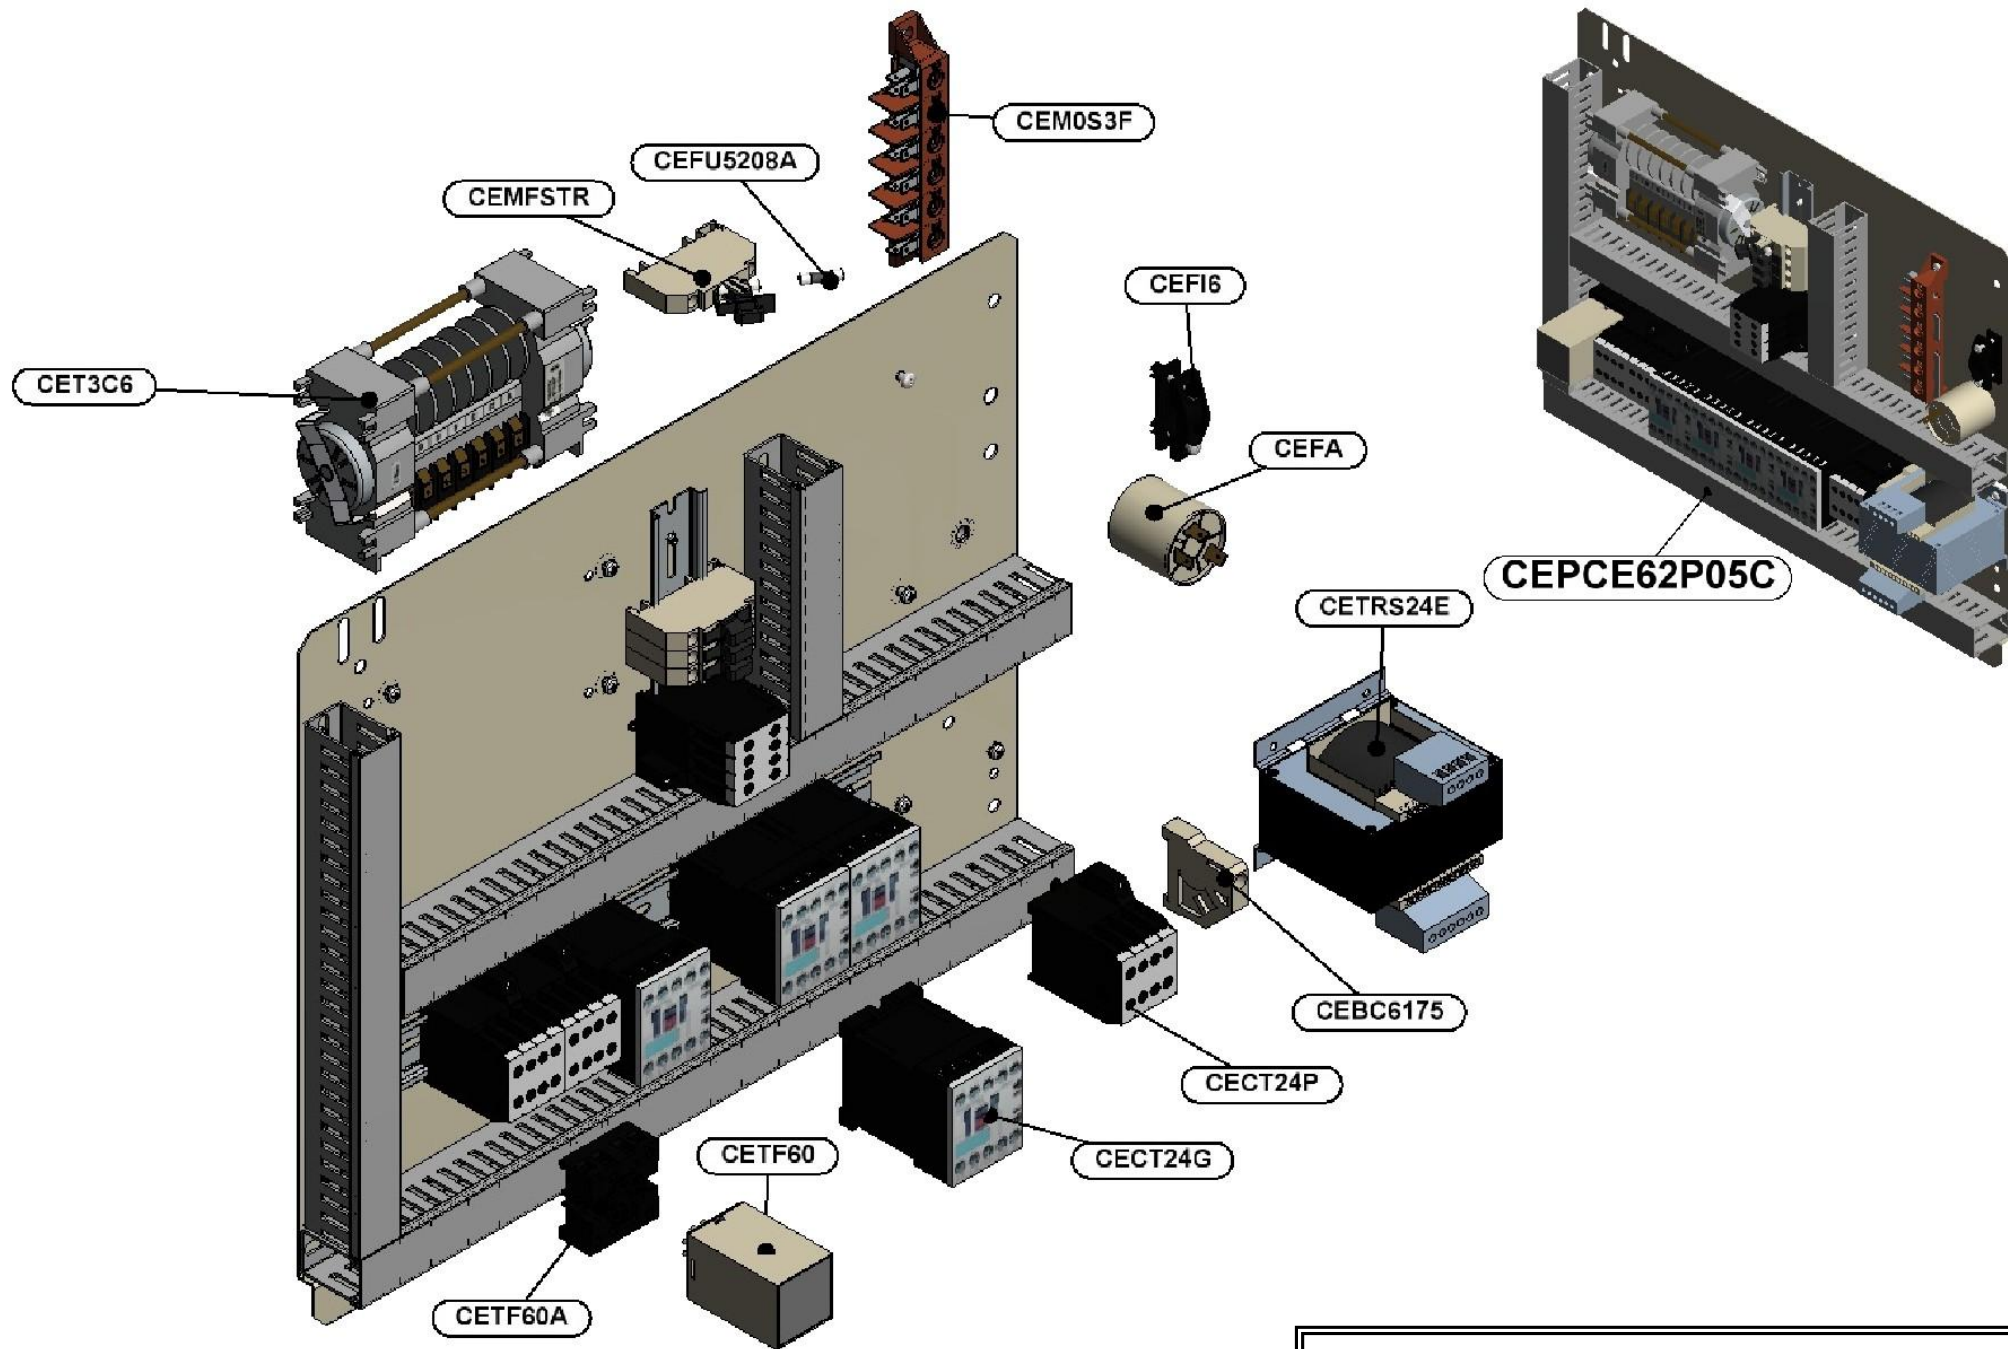

LAVASTOVIGLIE  
DISHWASHERS  
LAVE VAISSELLES

**CAPOT**

RICAMBI - SPARE PARTS - PIECES DETACHEES

ES\_PANCOM62P\_000\_08.2014\_560.101.056

CECBPVB61PS05

CECBM61PS05AB

CECBPM61PS05AB

CECBPE61PS05AB

CECBTPE61PS05AB

CECBPM62P05

CECBPVB62P05

CECBTPE62P05

CECBM61PS05

CECBPM61PS05

CECBPVB61PS05

CECBTPE61PS05