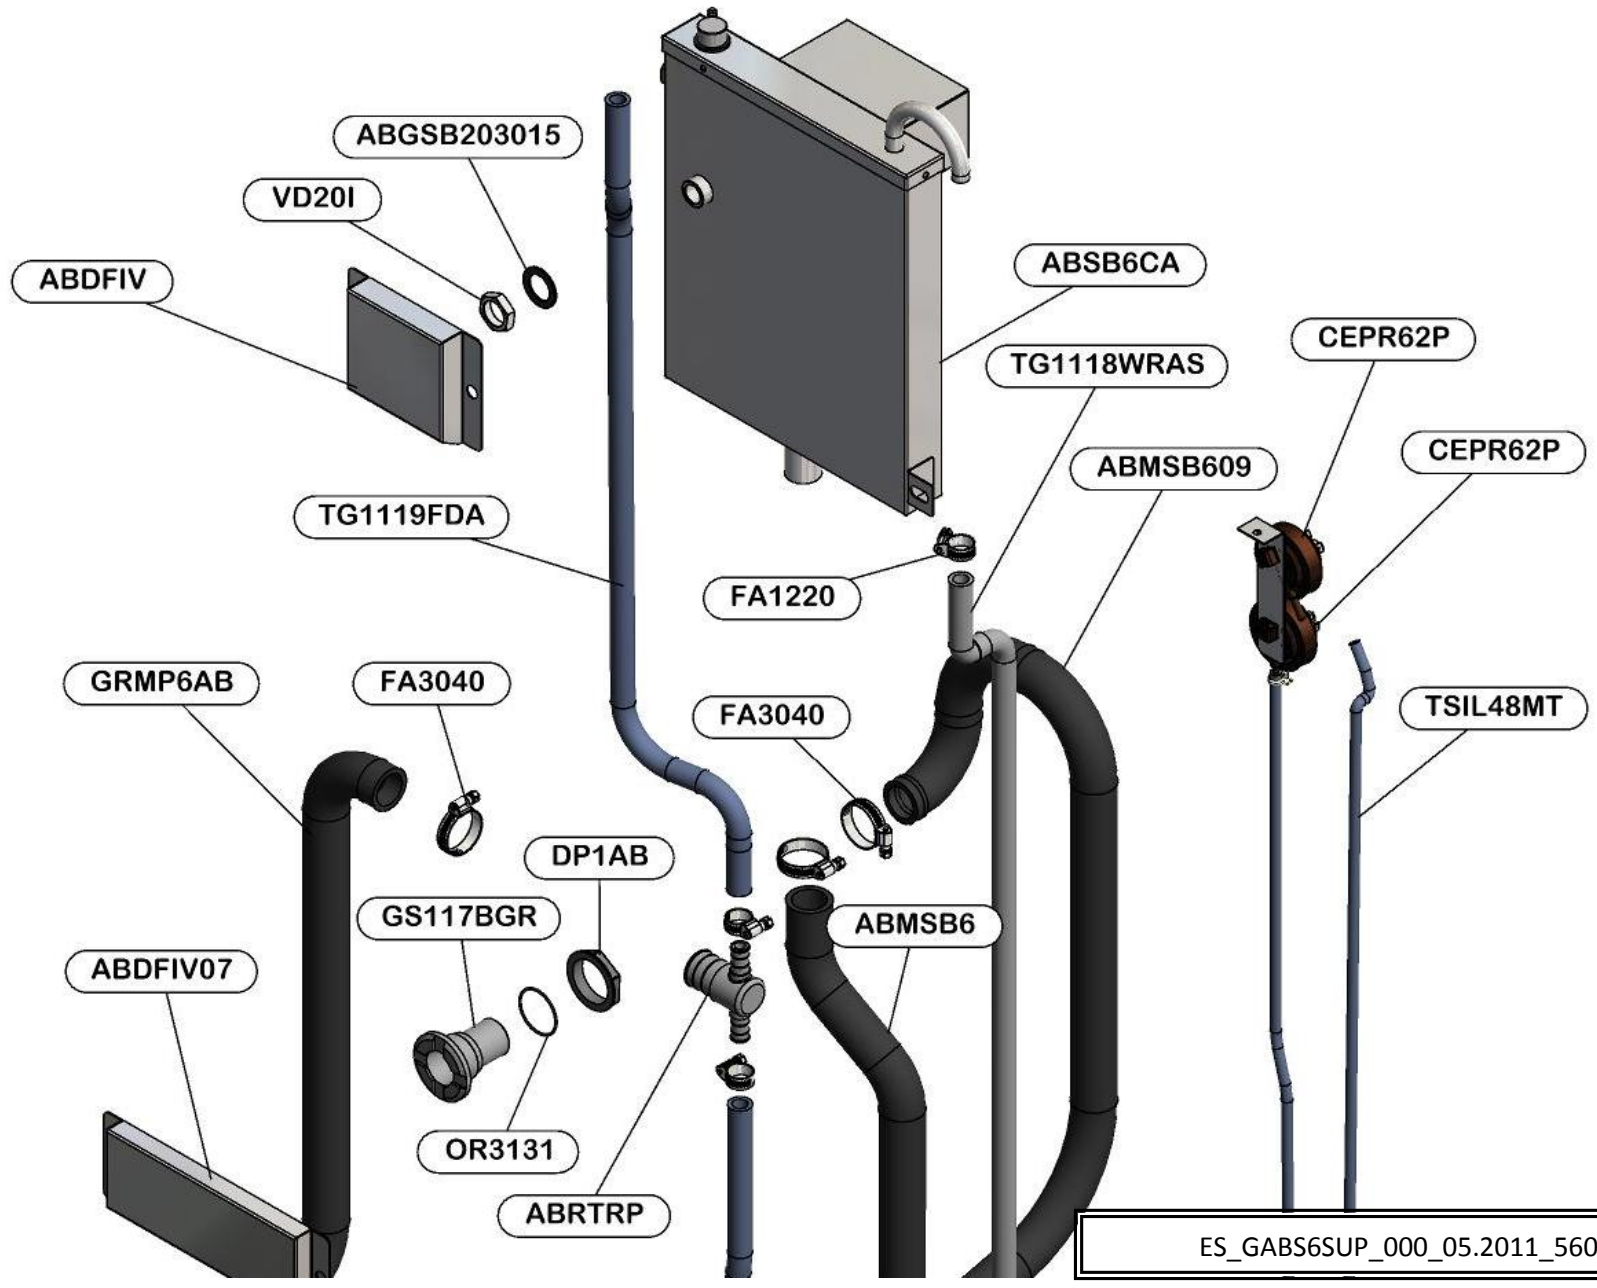

LAVASTOVIGLIE  
DISHWASHERS  
LAVE VAISSELLES

**CAPOT**

RICAMBI - SPARE PARTS - PIECES DETACHEES

ES\_PANCOM62P\_000\_08.2014\_560.101.056

CECBPVB61PS05

CECBM61PS05AB

CECBPM61PS05AB

CECBPE61PS05AB

CECBTPE61PS05AB

CECBPM62P05

CECBPVB62P05

CECBTPE62P05

CECBM61PS05

CECBPM61PS05

CECBPVB61PS05

CECBTPE61PS05