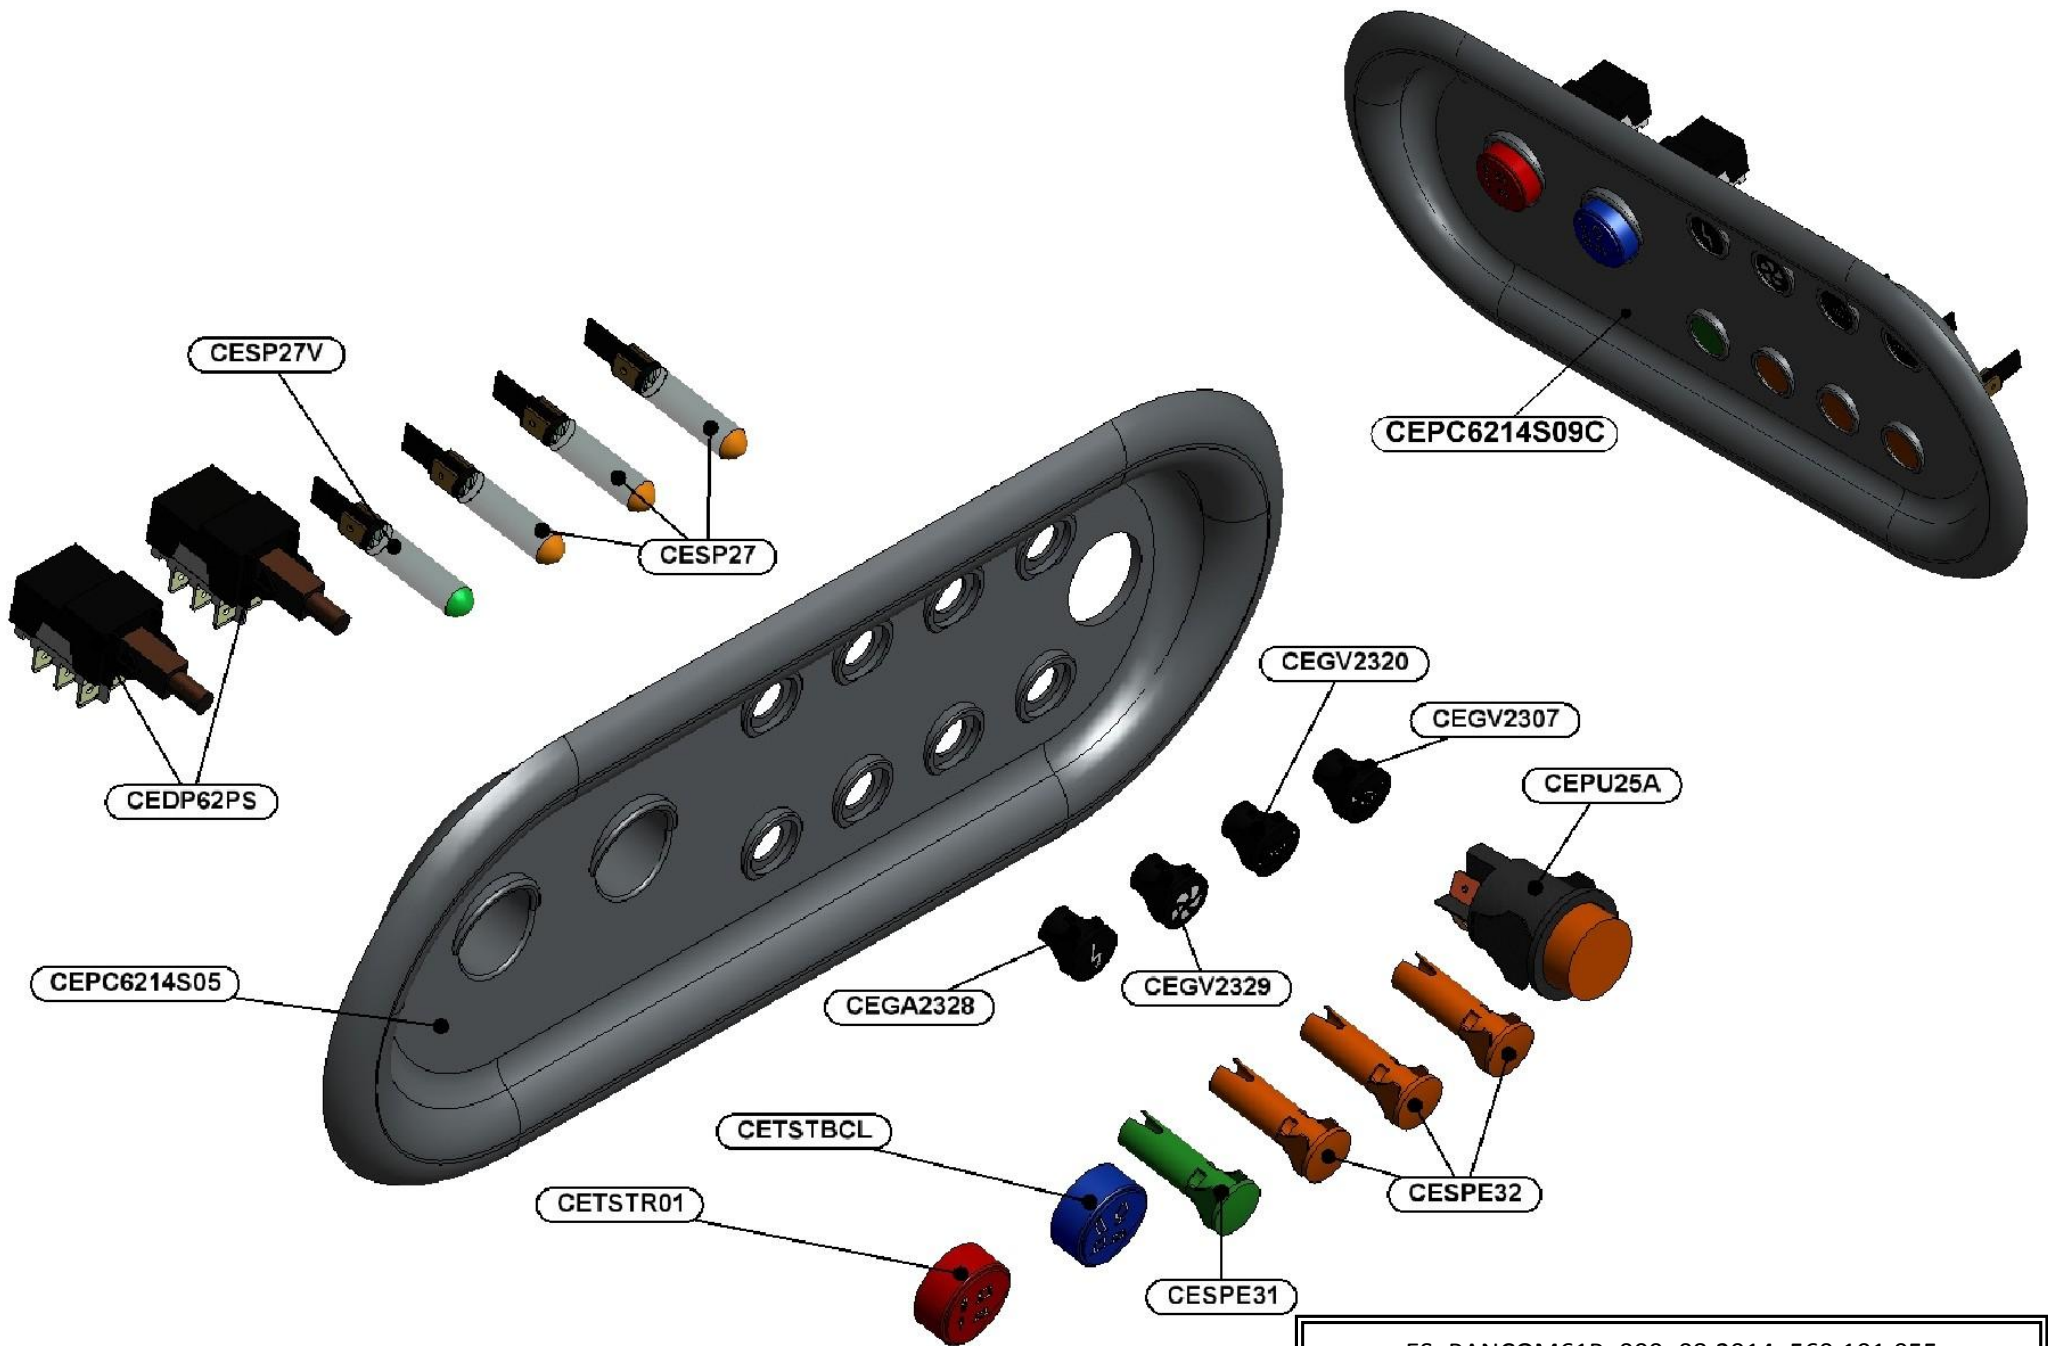

LAVASTOVIGLIE  
DISHWASHERS  
LAVE VAISSELLES

**CAPOT**

RICAMBI - SPARE PARTS - PIECES DETACHEES

ES\_PANCOM62P\_000\_08.2014\_560.101.056

CECBPVB61PS05

CECBM61PS05AB

CECBPM61PS05AB

CECBPE61PS05AB

CECBTPE61PS05AB

CECBPM62P05

CECBPVB62P05

CECBTPE62P05

CECBM61PS05

CECBPM61PS05

CECBPVB61PS05

CECBTPE61PS05