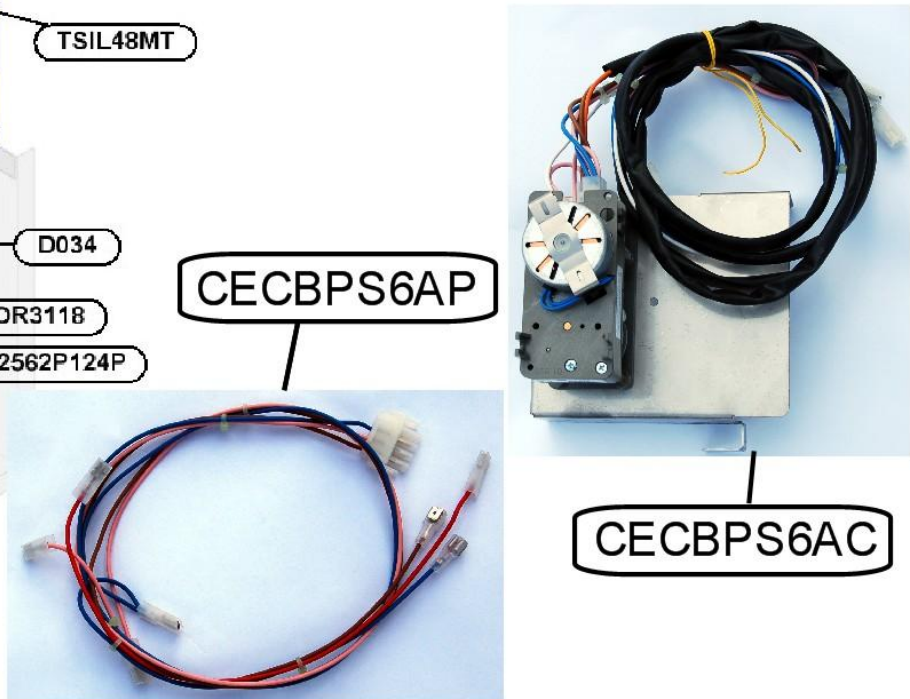

LAVASTOVIGLIE  
DISHWASHERS  
LAVE VAISSELLES

**CAPOT**

RICAMBI - SPARE PARTS - PIECES DETACHEES

ES\_PANCOM62P\_000\_08.2014\_560.101.056

CECBPVB61PS05

CECBM61PS05AB

CECBPM61PS05AB

CECBPE61PS05AB

CECBTPE61PS05AB

CECBPM62P05

CECBPVB62P05

CECBTPE62P05

CECBM61PS05

CECBPM61PS05

CECBPVB61PS05

CECBTPE61PS05

ES\_GLSUP61P\_000\_04.2011\_562.302.000

ES\_GA62P62PS\_000\_04.2011\_561.200.000

ES\_GLINF62P62PS\_000\_04.2011\_561.301.000

ES\_GLSUP62P62PS\_000\_04.2011\_561.302.000

ES\_LSI61PI08C\_000\_04.2011\_562.306.001