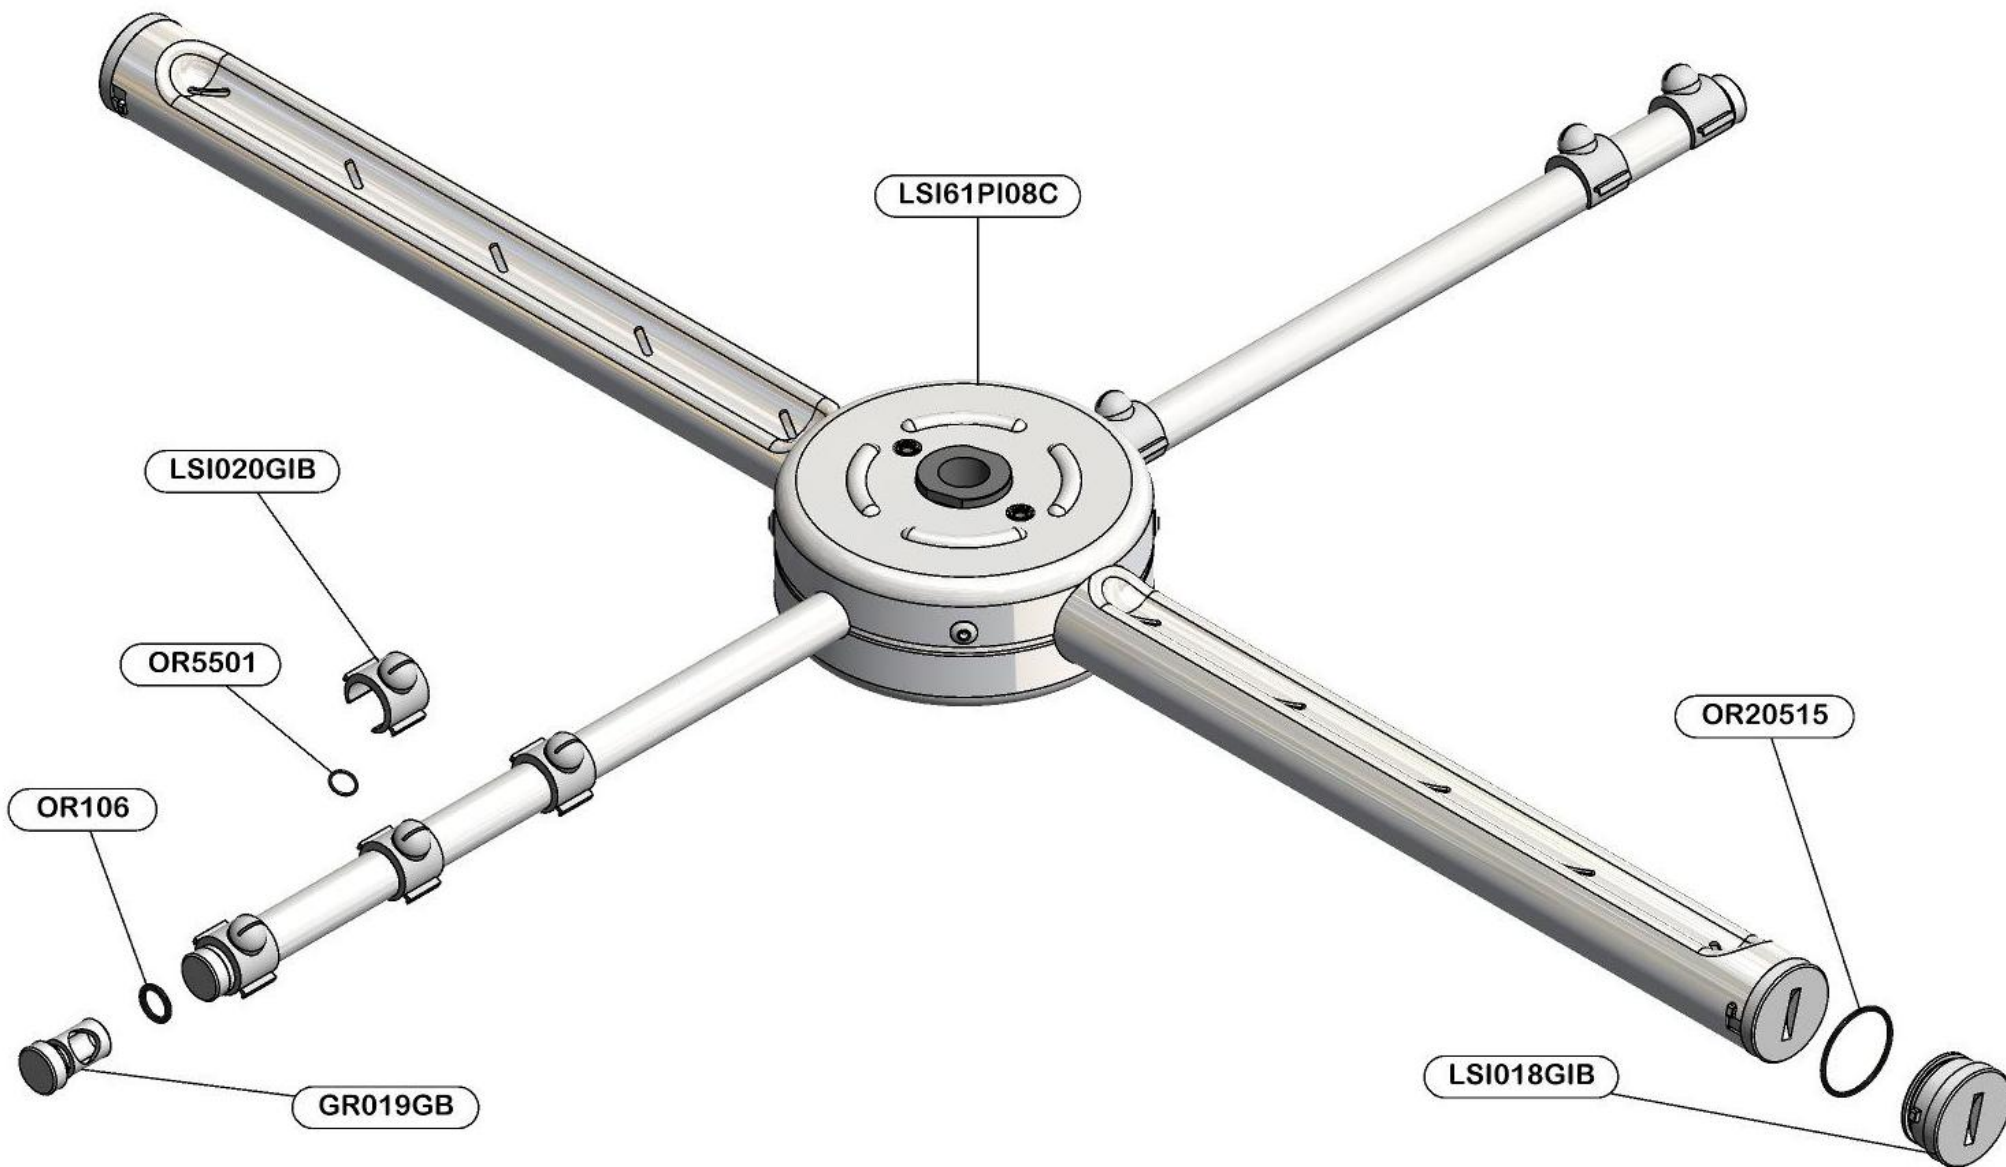

ES_LSI61PI08C_000_04.2011_562.306.001