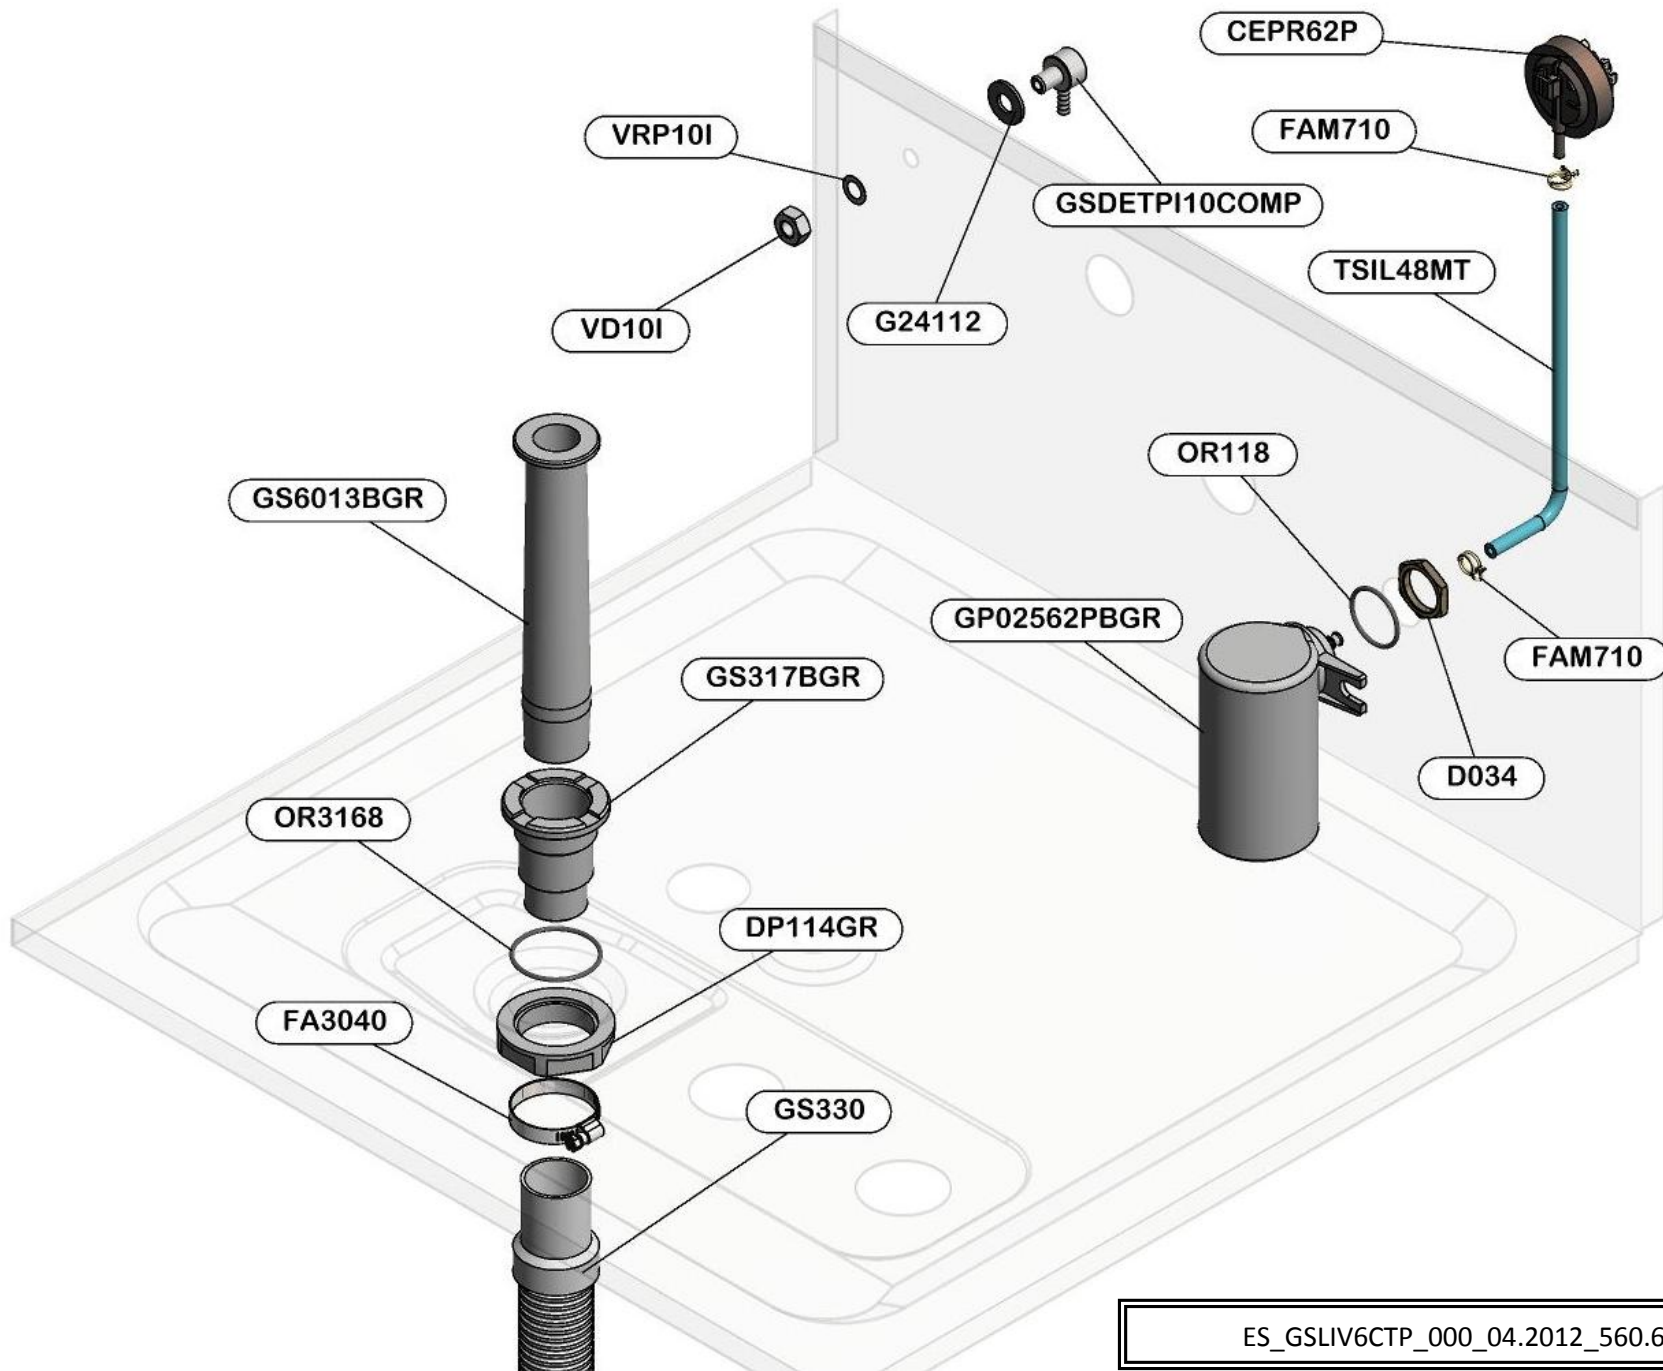

LAVASTOVIGLIE  
DISHWASHERS  
LAVE VAISSELLES

**CAPOT**

RICAMBI - SPARE PARTS - PIECES DETACHEES

ES\_PANCOM62P\_000\_08.2014\_560.101.056

CECBPVB61PS05

CECBM61PS05AB

CECBPM61PS05AB

CECBPE61PS05AB

CECBTPE61PS05AB

CECBPM62P05

CECBPVB62P05

CECBTPE62P05

CECBM61PS05

CECBPM61PS05

CECBPVB61PS05

CECBTPE61PS05