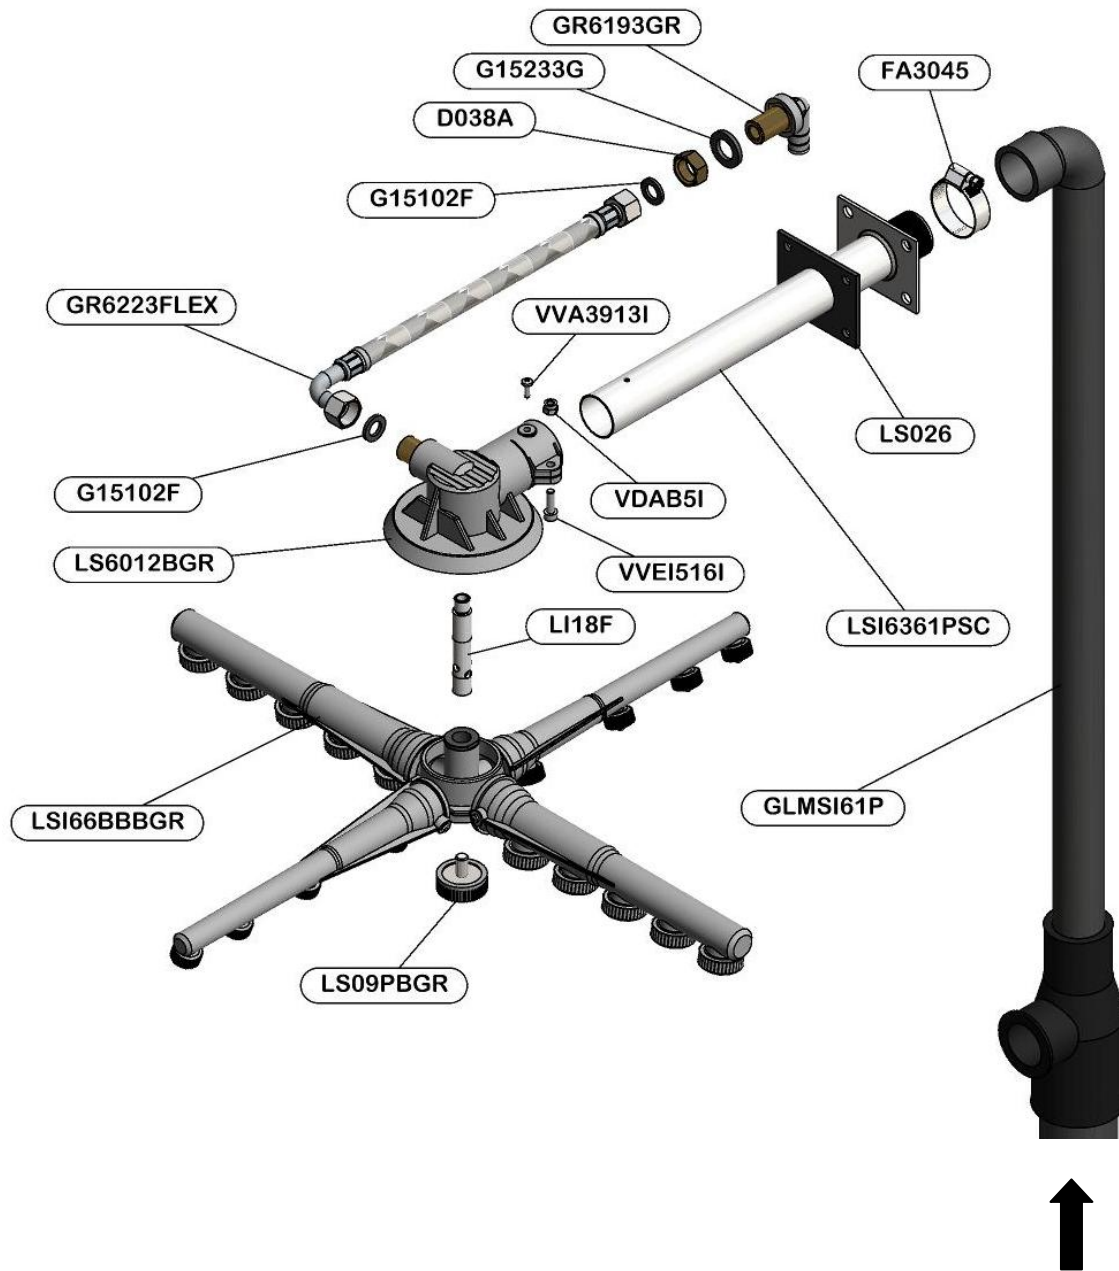

LAVASTOVIGLIE  
DISHWASHERS  
LAVE VAISSELLES

**CAPOT**

RICAMBI - SPARE PARTS - PIECES DETACHEES

ES\_PANCOM62P\_000\_08.2014\_560.101.056

CECBPVB61PS05

CECBM61PS05AB

CECBPM61PS05AB

CECBPE61PS05AB

CECBTPE61PS05AB

CECBPM62P05

CECBPVB62P05

CECBTPE62P05

CECBM61PS05

CECBPM61PS05

CECBPVB61PS05

CECBTPE61PS05