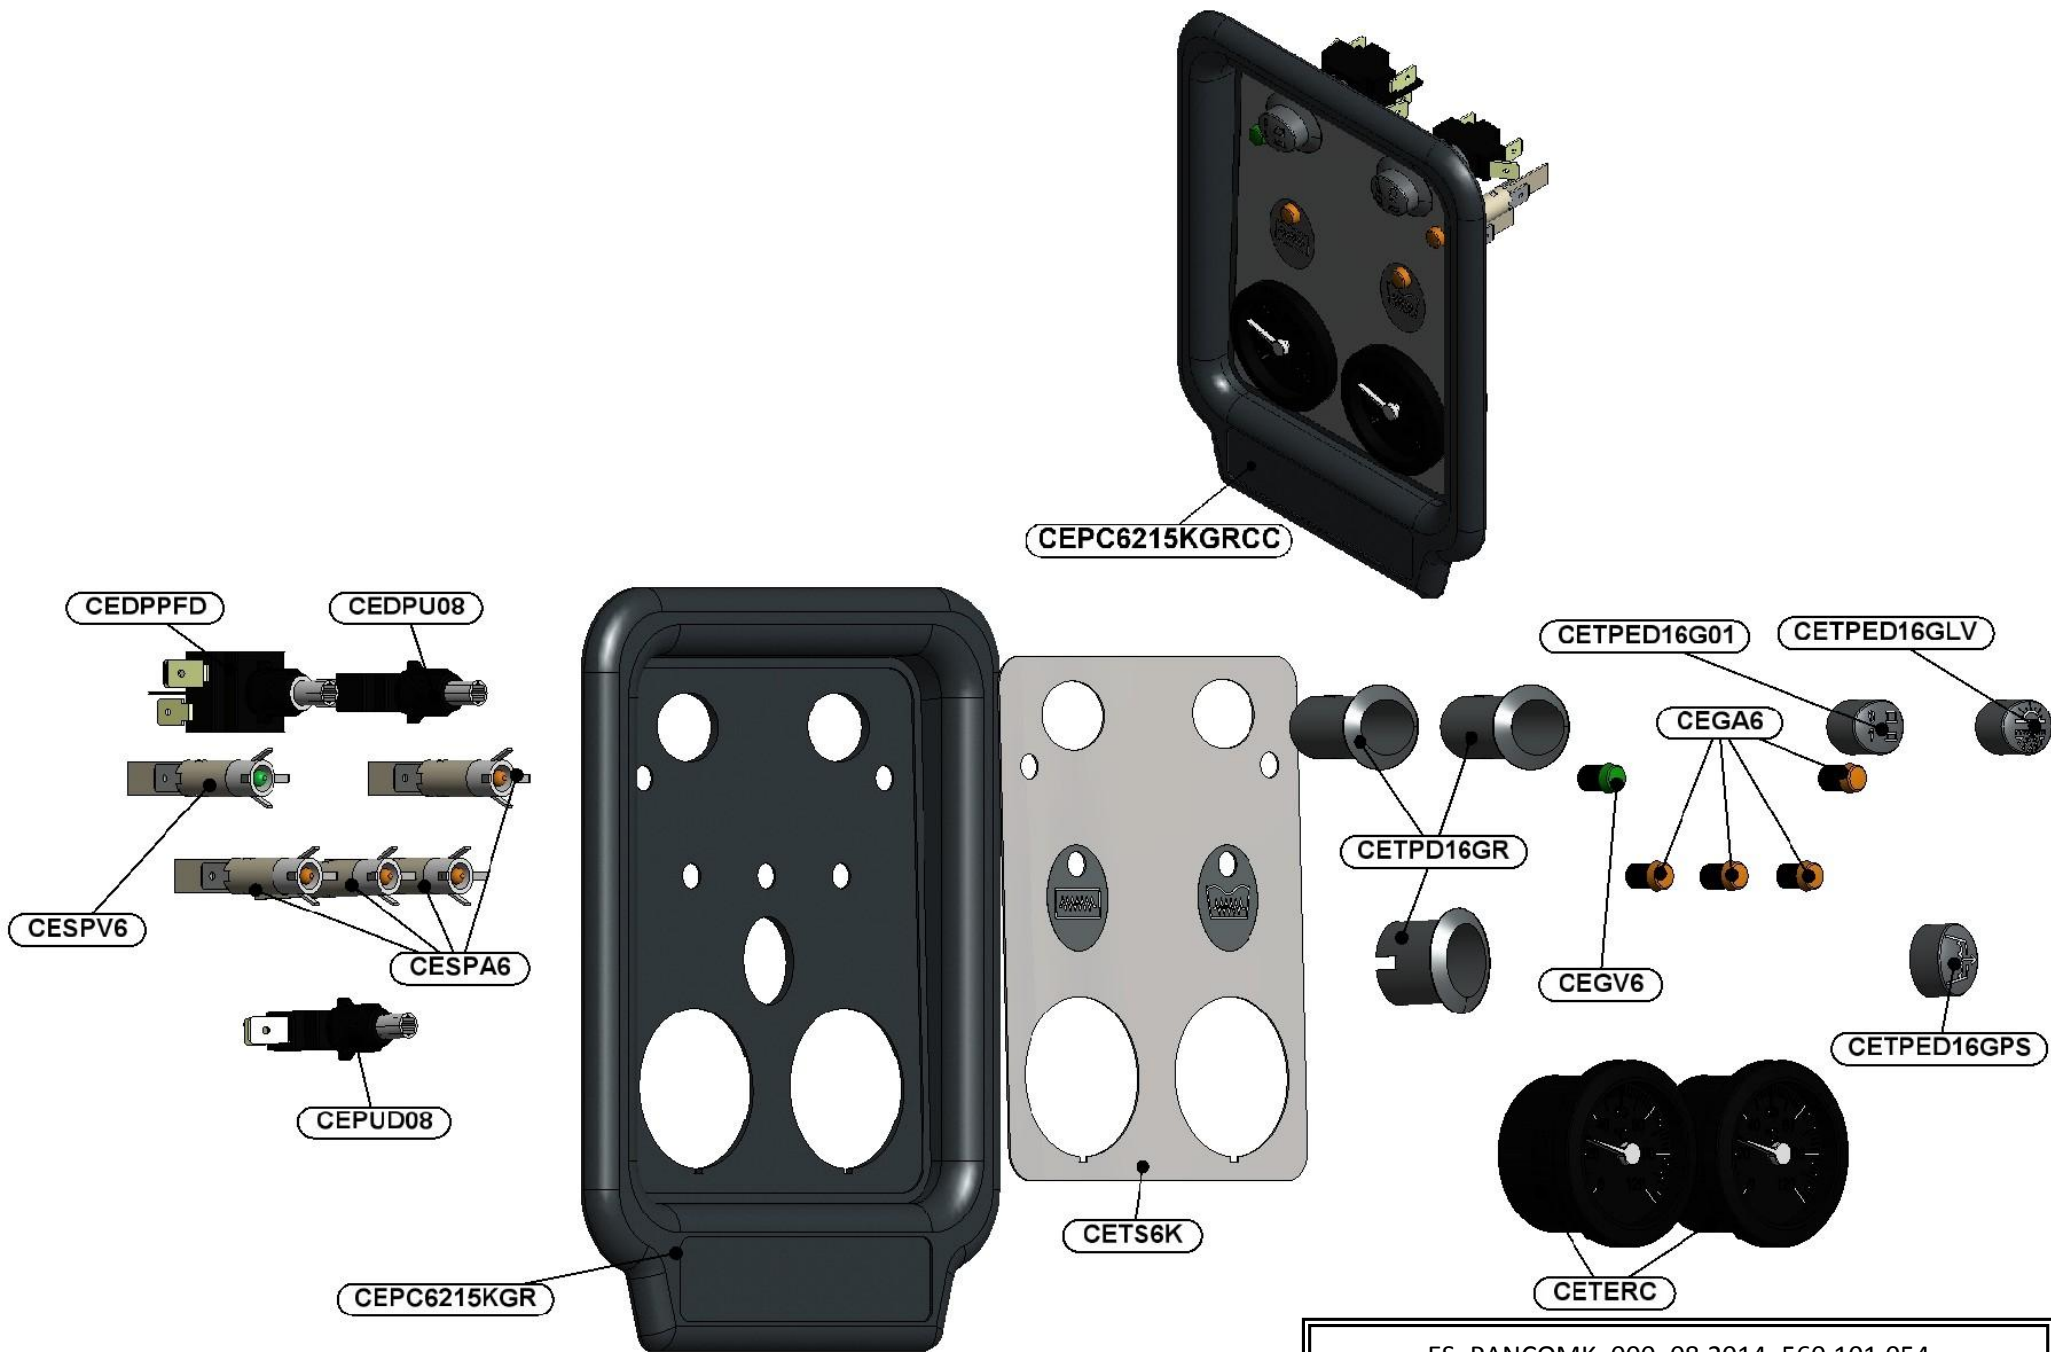

LAVASTOVIGLIE  
DISHWASHERS  
LAVE VAISSELLES

**CAPOT**

RICAMBI - SPARE PARTS - PIECES DETACHEES

ES\_PANCOM62P\_000\_08.2014\_560.101.056

CECBPVB61PS05

CECBM61PS05AB

CECBPM61PS05AB

CECBPE61PS05AB

CECBTPE61PS05AB

CECBPM62P05

CECBPVB62P05

CECBTPE62P05

CECBM61PS05

CECBPM61PS05

CECBPVB61PS05

CECBTPE61PS05