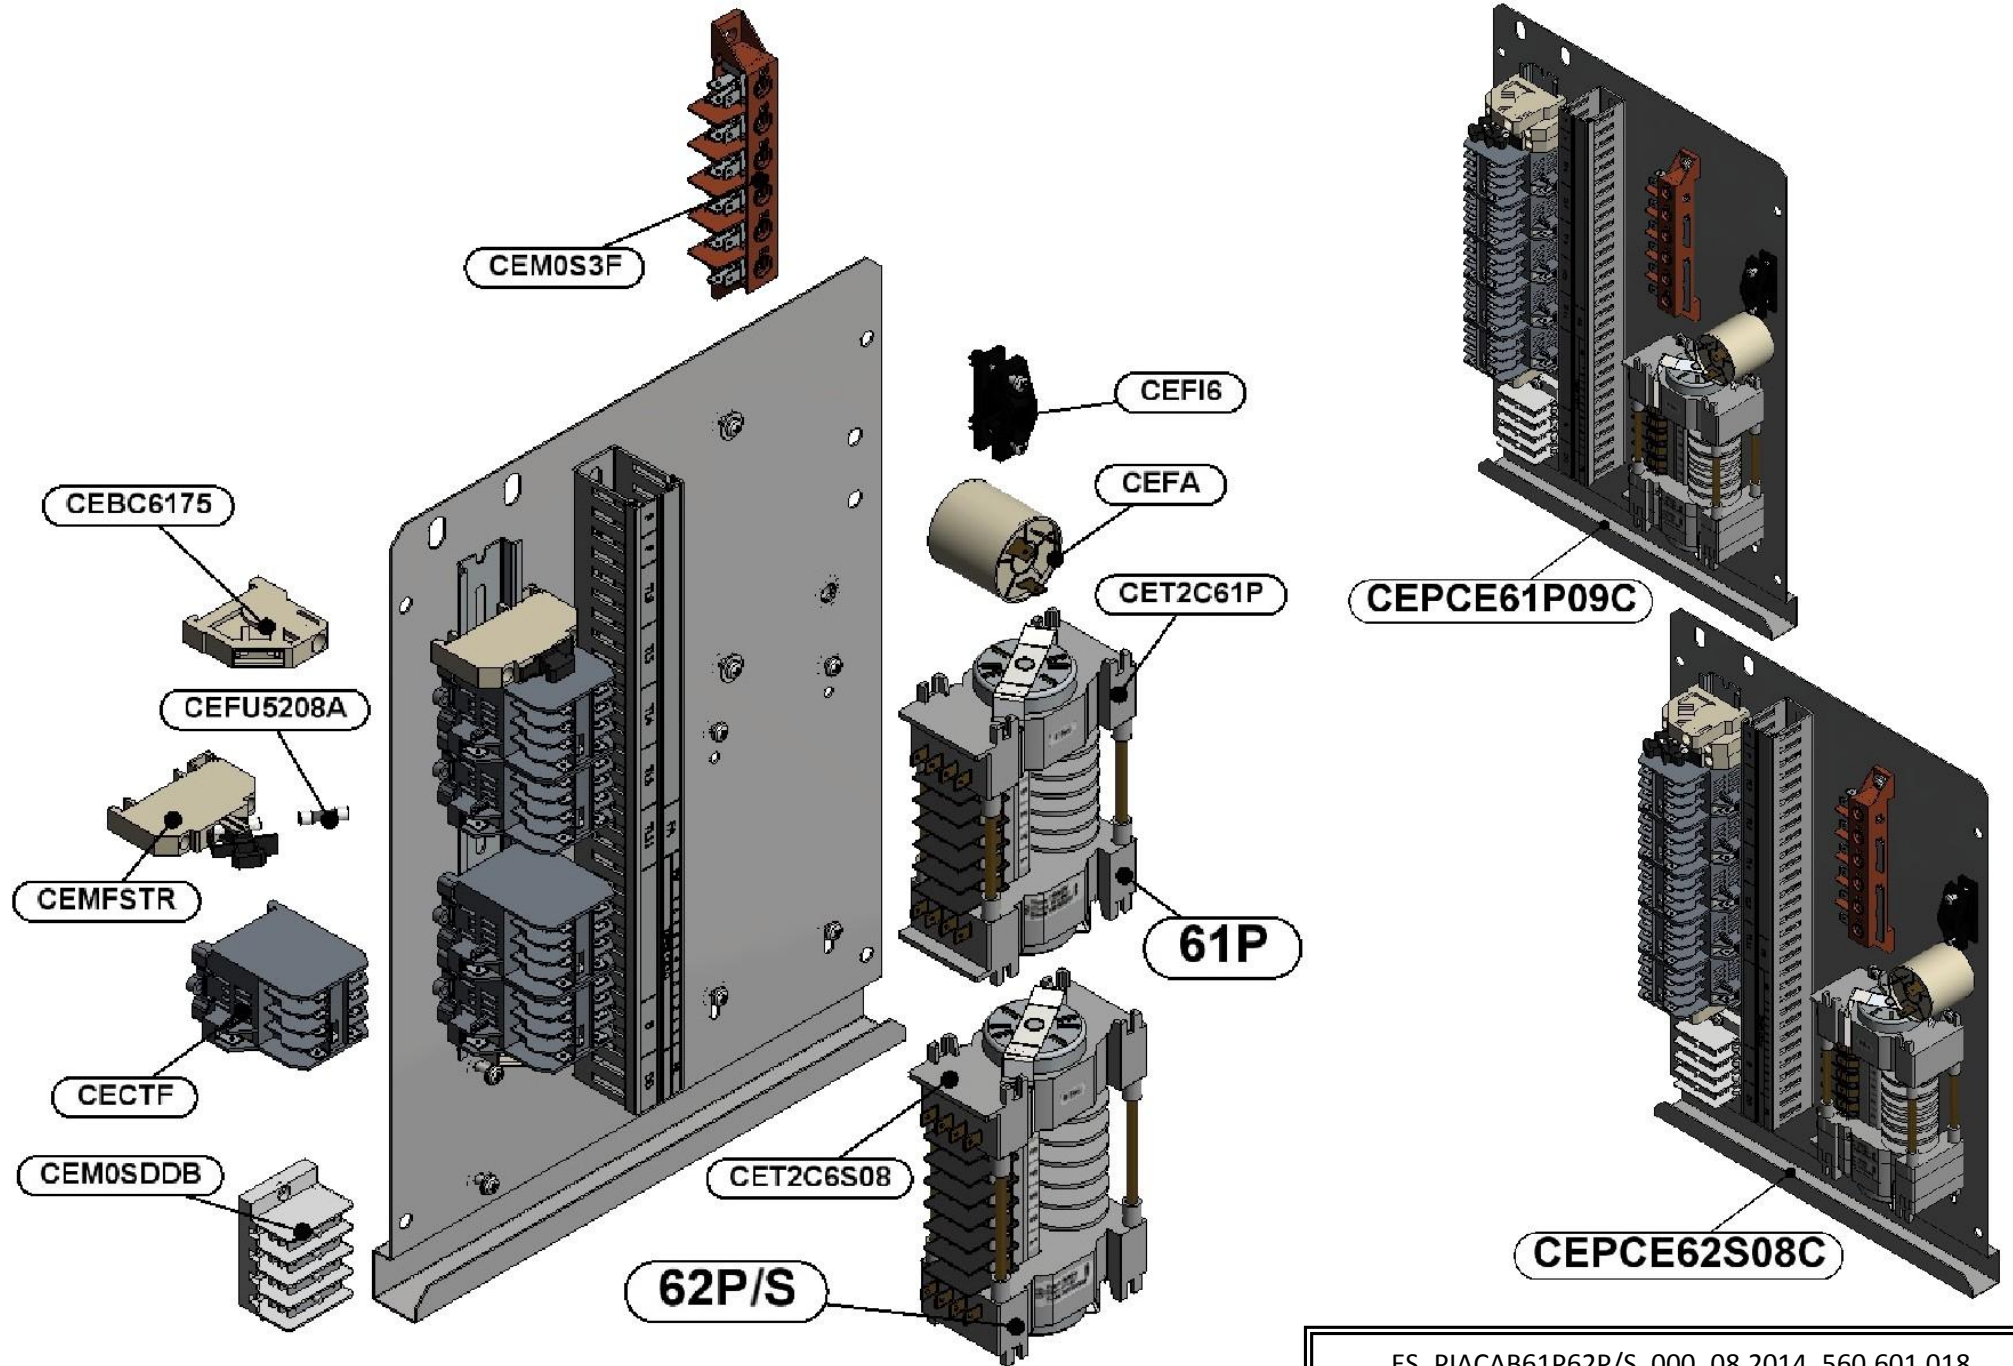

LAVASTOVIGLIE  
DISHWASHERS  
LAVE VAISSELLES

**CAPOT**

RICAMBI - SPARE PARTS - PIECES DETACHEES

ES\_PANCOM62P\_000\_08.2014\_560.101.056

CECBPVB61PS05

CECBM61PS05AB

CECBPM61PS05AB

CECBPE61PS05AB

CECBTPE61PS05AB

CECBPM62P05

CECBPVB62P05

CECBTPE62P05

CECBM61PS05

CECBPM61PS05

CECBPVB61PS05

CECBTPE61PS05