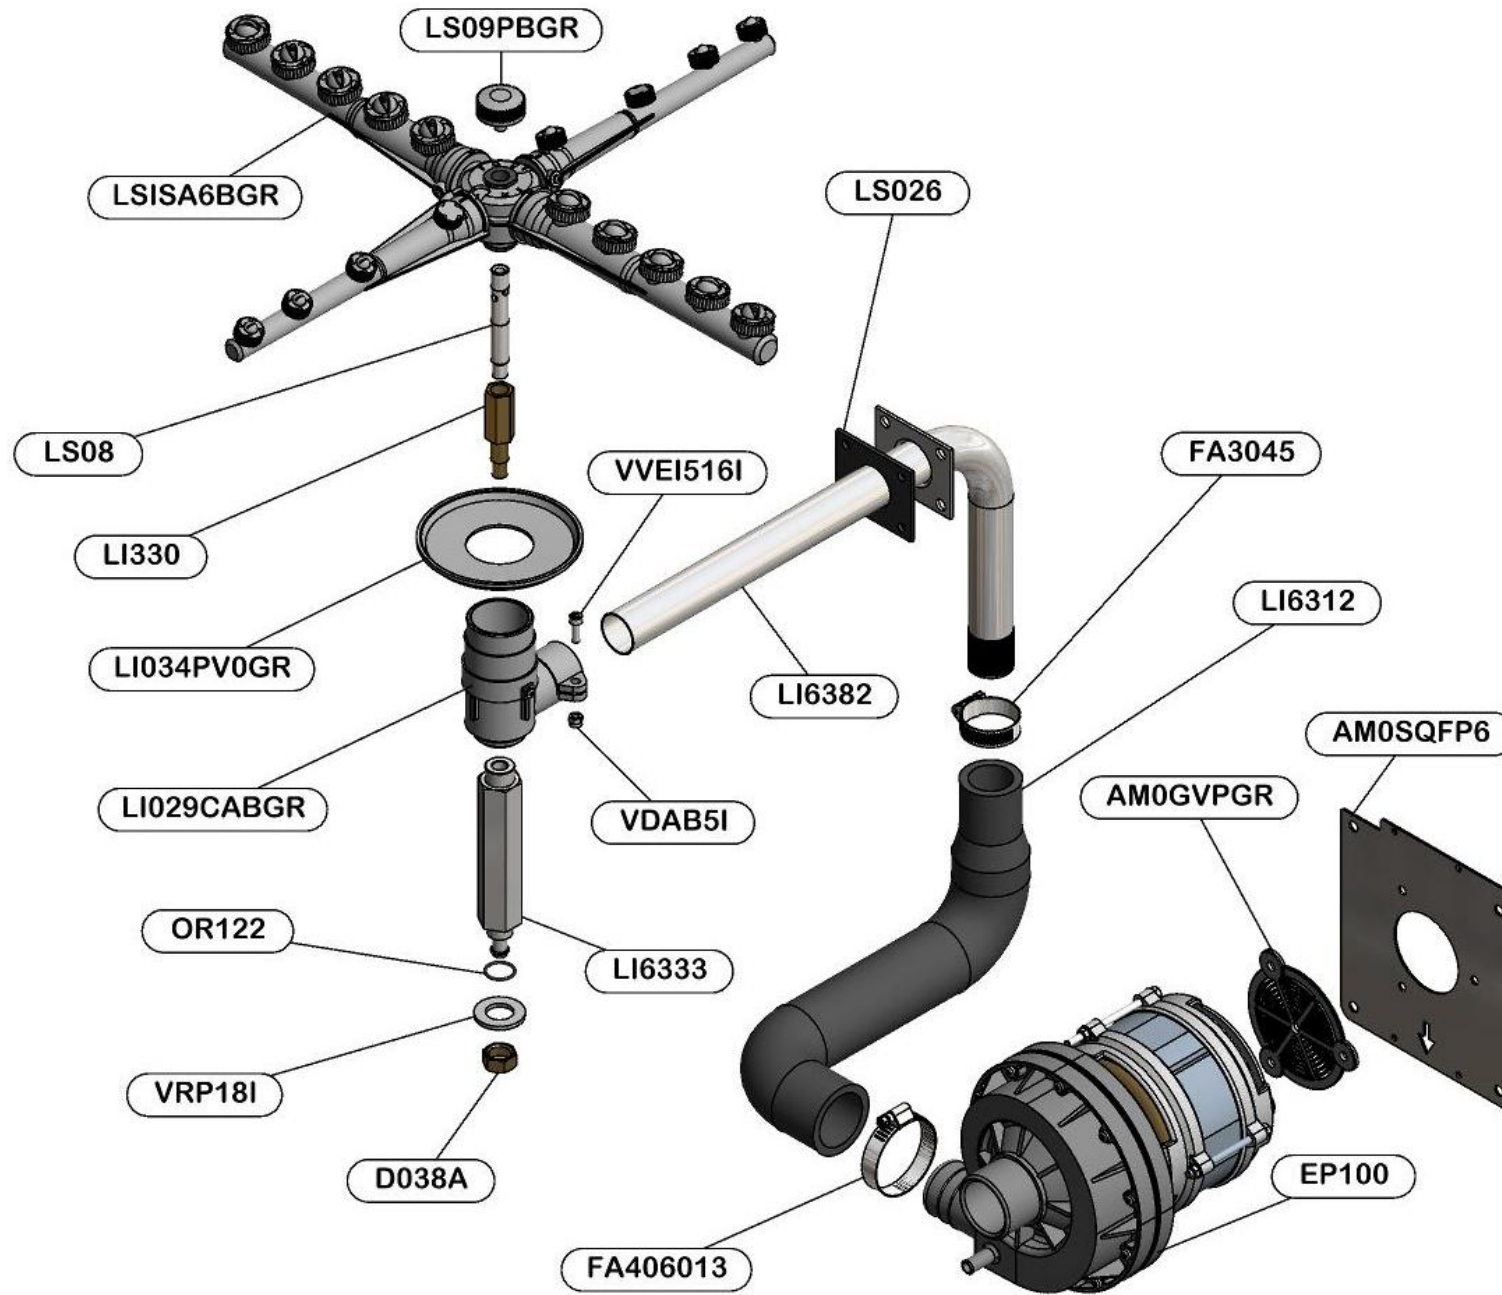

ES_GLINF62P62PS_000_04.2011_561.301.000