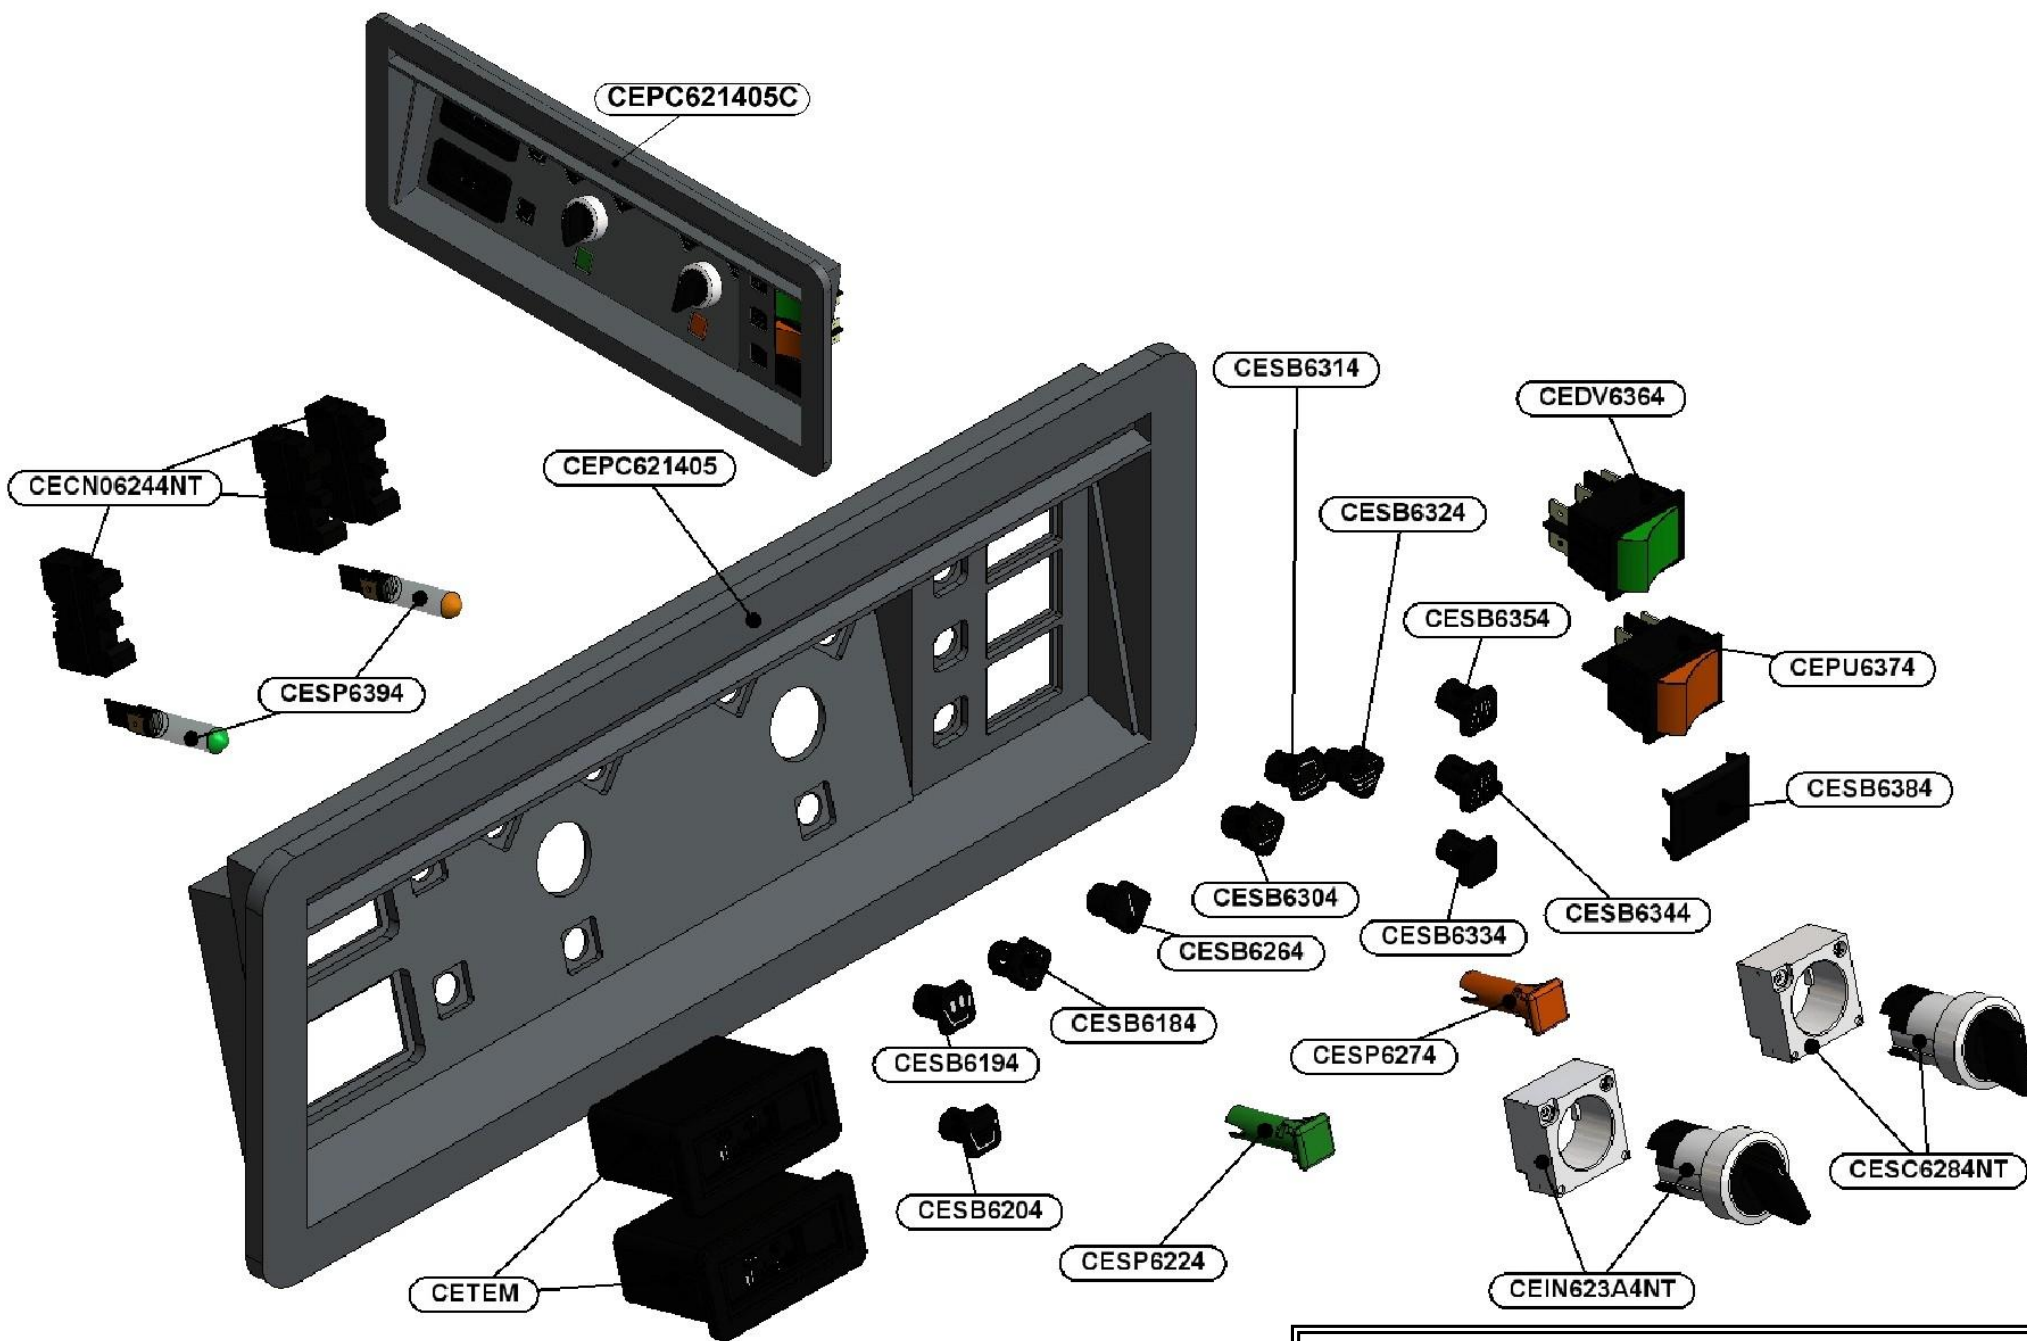

LAVASTOVIGLIE  
DISHWASHERS  
LAVE VAISSELLES

**CAPOT**

RICAMBI - SPARE PARTS - PIECES DETACHEES

ES\_PANCOM62P\_000\_08.2014\_560.101.056

CECBPVB61PS05

CECBM61PS05AB

CECBPM61PS05AB

CECBPE61PS05AB

CECBTPE61PS05AB

CECBPM62P05

CECBPVB62P05

CECBTPE62P05

CECBM61PS05

CECBPM61PS05

CECBPVB61PS05

CECBTPE61PS05