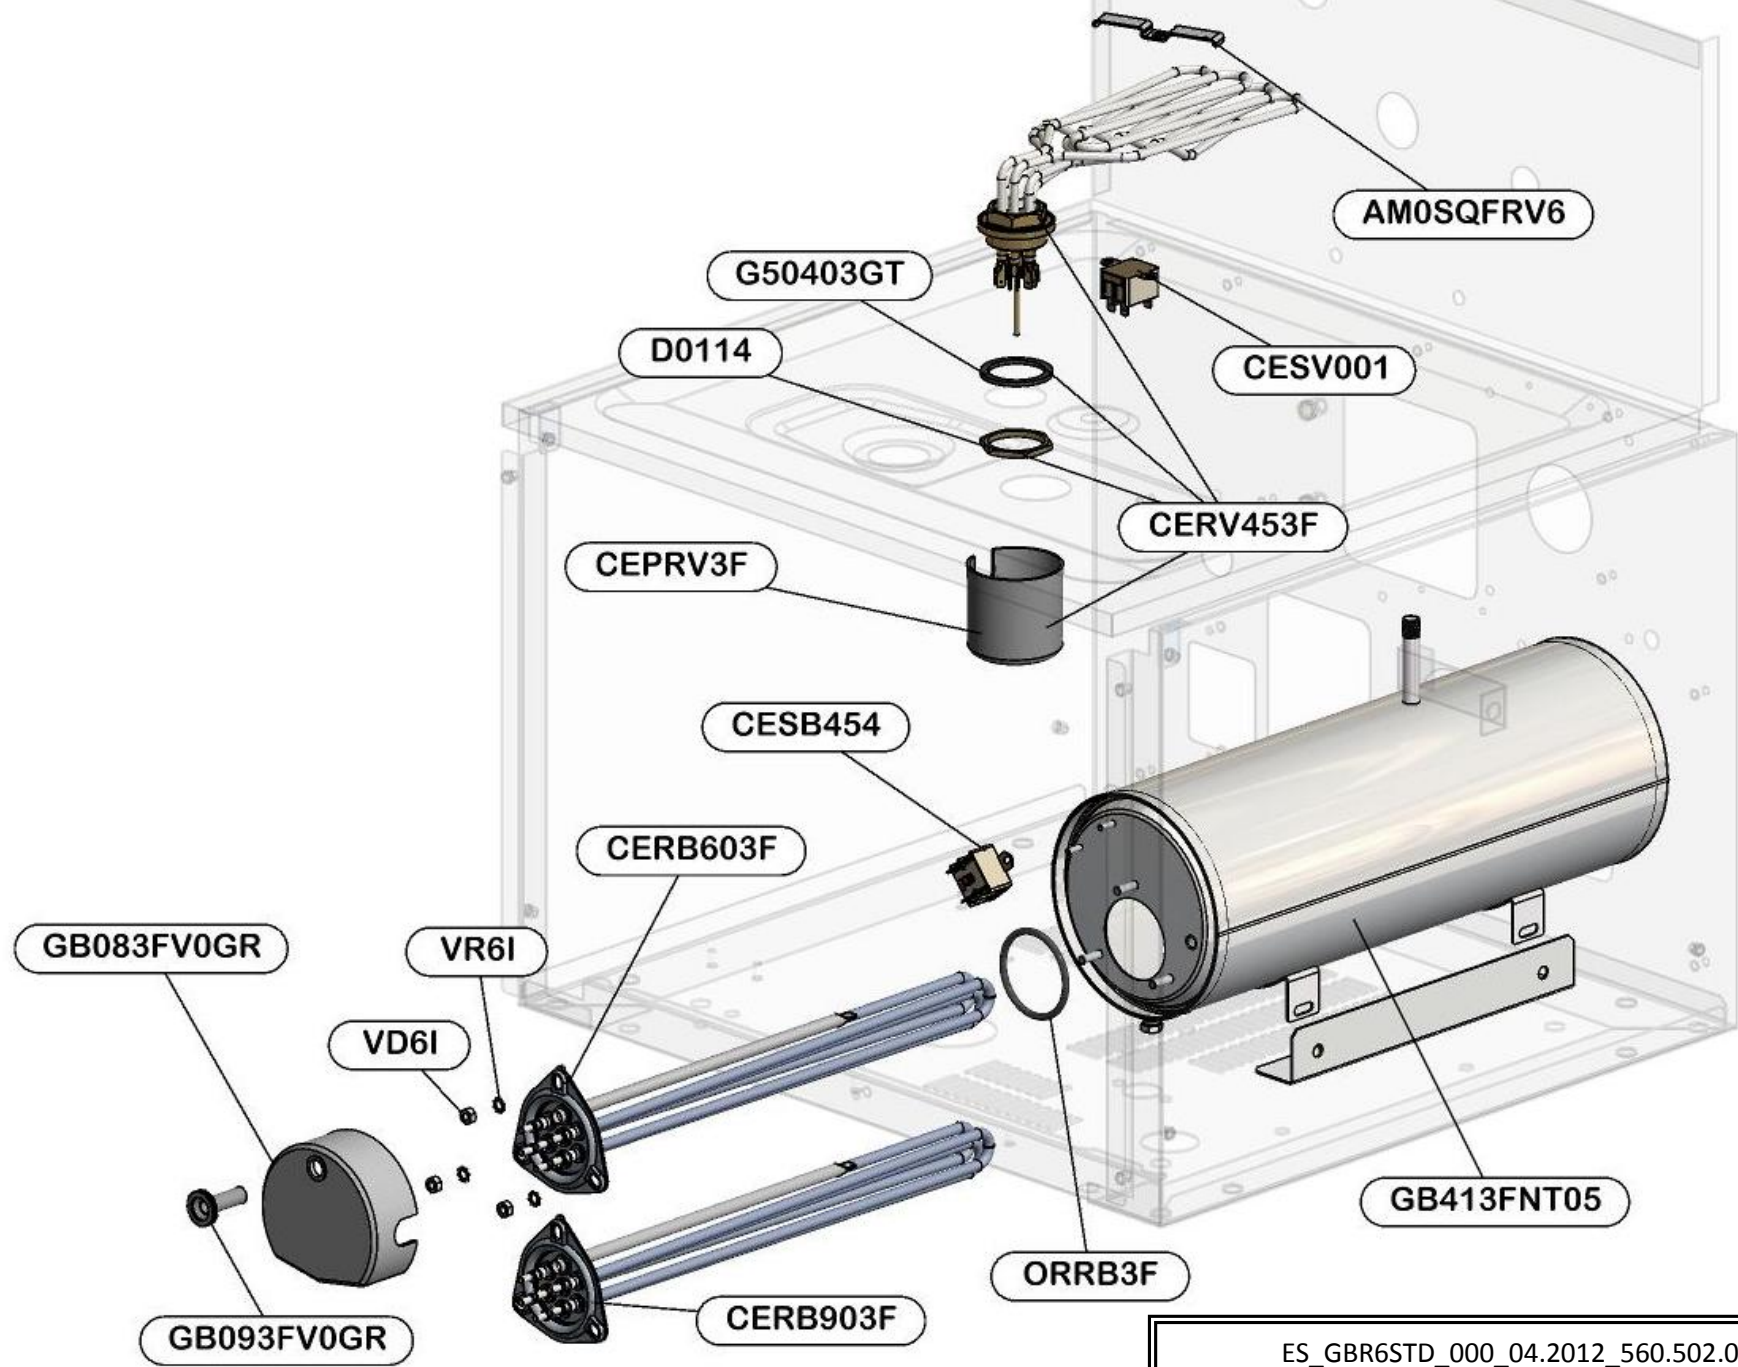

LAVASTOVIGLIE  
DISHWASHERS  
LAVE VAISSELLES

**CAPOT**

RICAMBI - SPARE PARTS - PIECES DETACHEES

ES\_PANCOM62P\_000\_08.2014\_560.101.056

CECBPVB61PS05

CECBM61PS05AB

CECBPM61PS05AB

CECBPE61PS05AB

CECBTPE61PS05AB

CECBPM62P05

CECBPVB62P05

CECBTPE62P05

CECBM61PS05

CECBPM61PS05

CECBPVB61PS05

CECBTPE61PS05