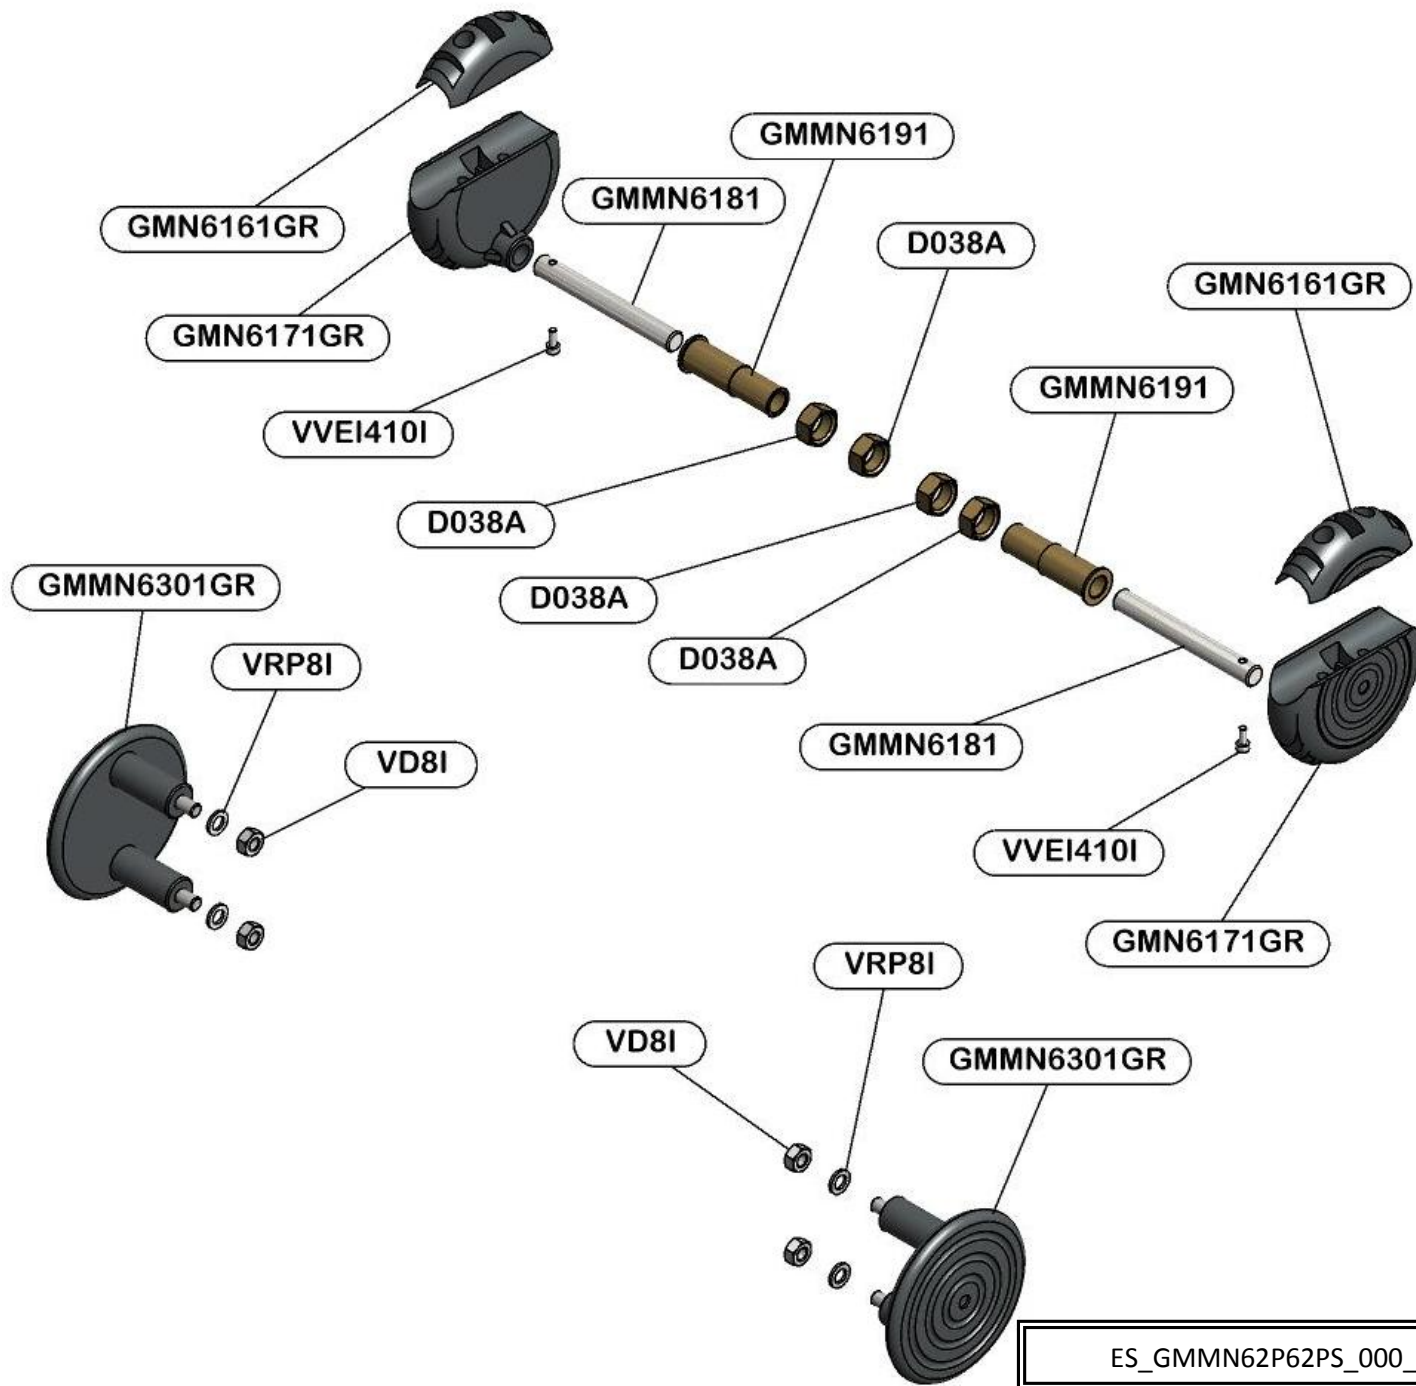

LAVASTOVIGLIE  
DISHWASHERS  
LAVE VAISSELLES

**CAPOT**

RICAMBI - SPARE PARTS - PIECES DETACHEES

ES\_PANCOM62P\_000\_08.2014\_560.101.056

CECBPVB61PS05

CECBM61PS05AB

CECBPM61PS05AB

CECBPE61PS05AB

CECBTPE61PS05AB

CECBPM62P05

CECBPVB62P05

CECBTPE62P05

CECBM61PS05

CECBPM61PS05

CECBPVB61PS05

CECBTPE61PS05