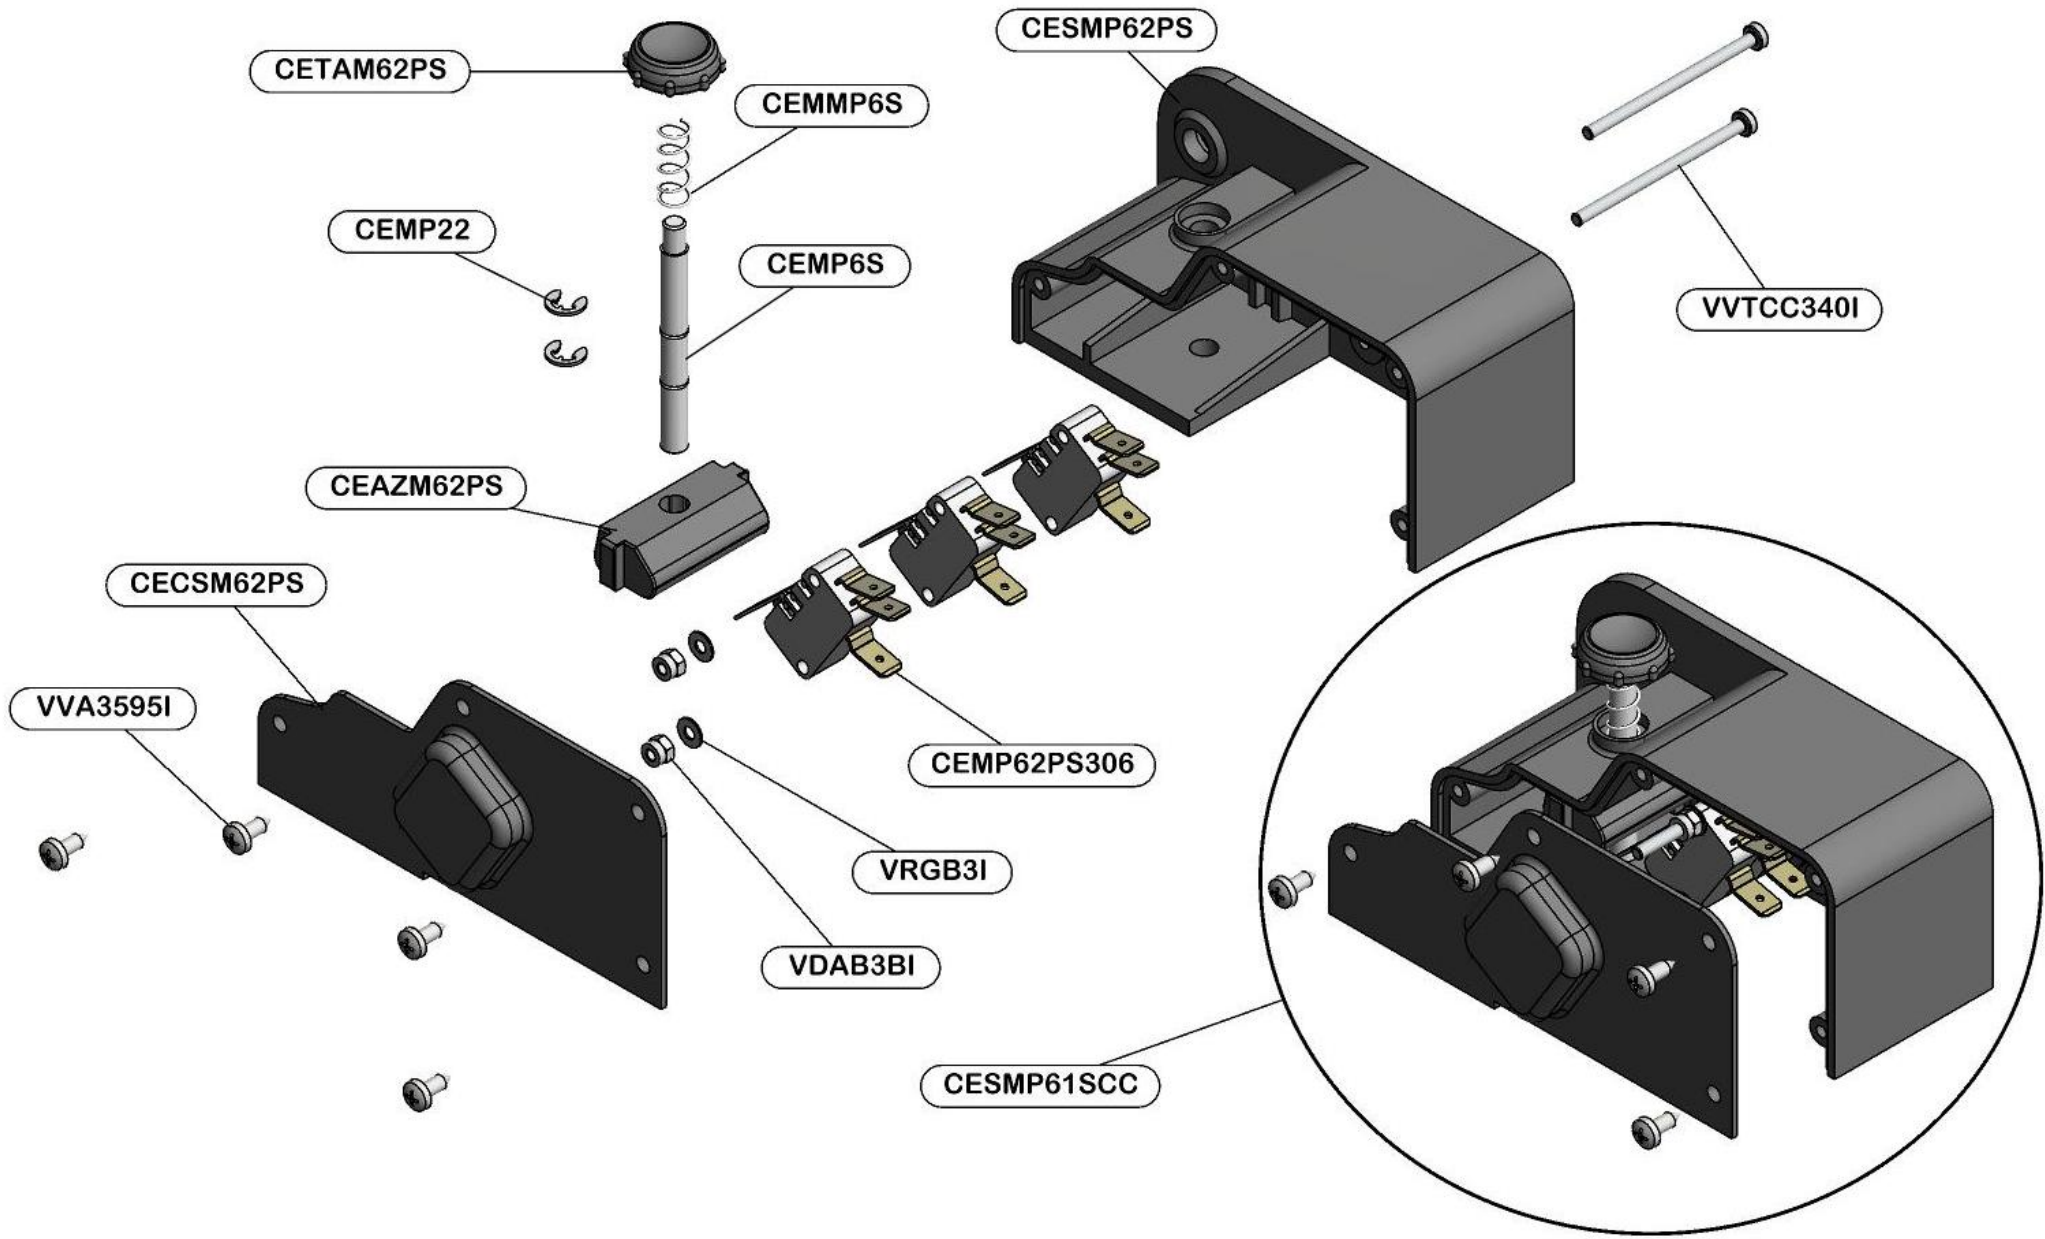

LAVASTOVIGLIE  
DISHWASHERS  
LAVE VAISSELLES

**CAPOT**

RICAMBI - SPARE PARTS - PIECES DETACHEES

ES\_PANCOM62P\_000\_08.2014\_560.101.056

CECBPVB61PS05

CECBM61PS05AB

CECBPM61PS05AB

CECBPE61PS05AB

CECBTPE61PS05AB

CECBPM62P05

CECBPVB62P05

CECBTPE62P05

CECBM61PS05

CECBPM61PS05

CECBPVB61PS05

CECBTPE61PS05

CQ50RPL

CQCV506PL

CQIP5022P

TC34

IPQ1P

GS330

CQ5018PPL

Via Brenno, 21 – 20853 Biassono (MB) – Italia