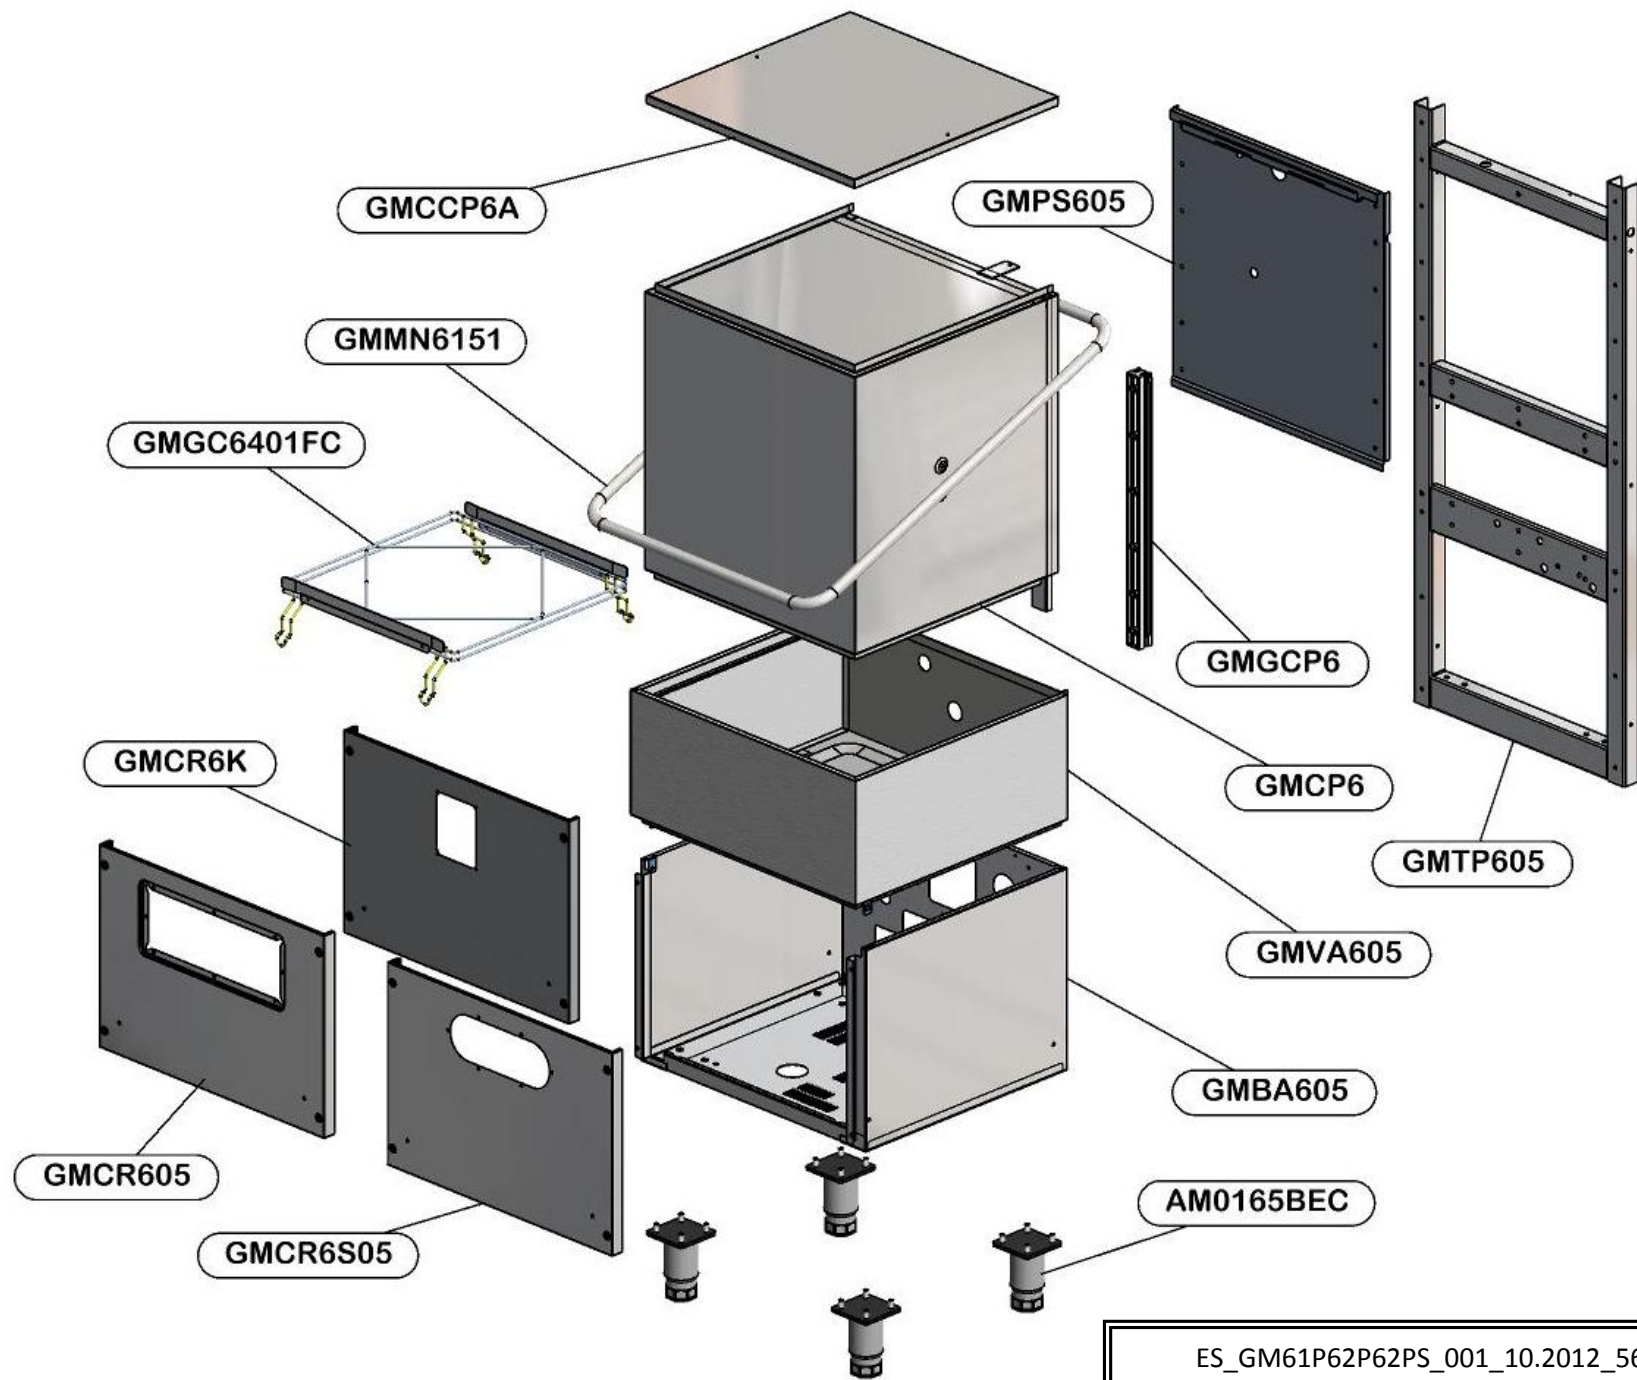

LAVASTOVIGLIE  
DISHWASHERS  
LAVE VAISSELLES

**CAPOT**

RICAMBI - SPARE PARTS - PIECES DETACHEES

ES\_PANCOM62P\_000\_08.2014\_560.101.056

CECBPVB61PS05

CECBM61PS05AB

CECBPM61PS05AB

CECBPE61PS05AB

CECBTPE61PS05AB

CECBPM62P05

CECBPVB62P05

CECBTPE62P05

CECBM61PS05

CECBPM61PS05

CECBPVB61PS05

CECBTPE61PS05