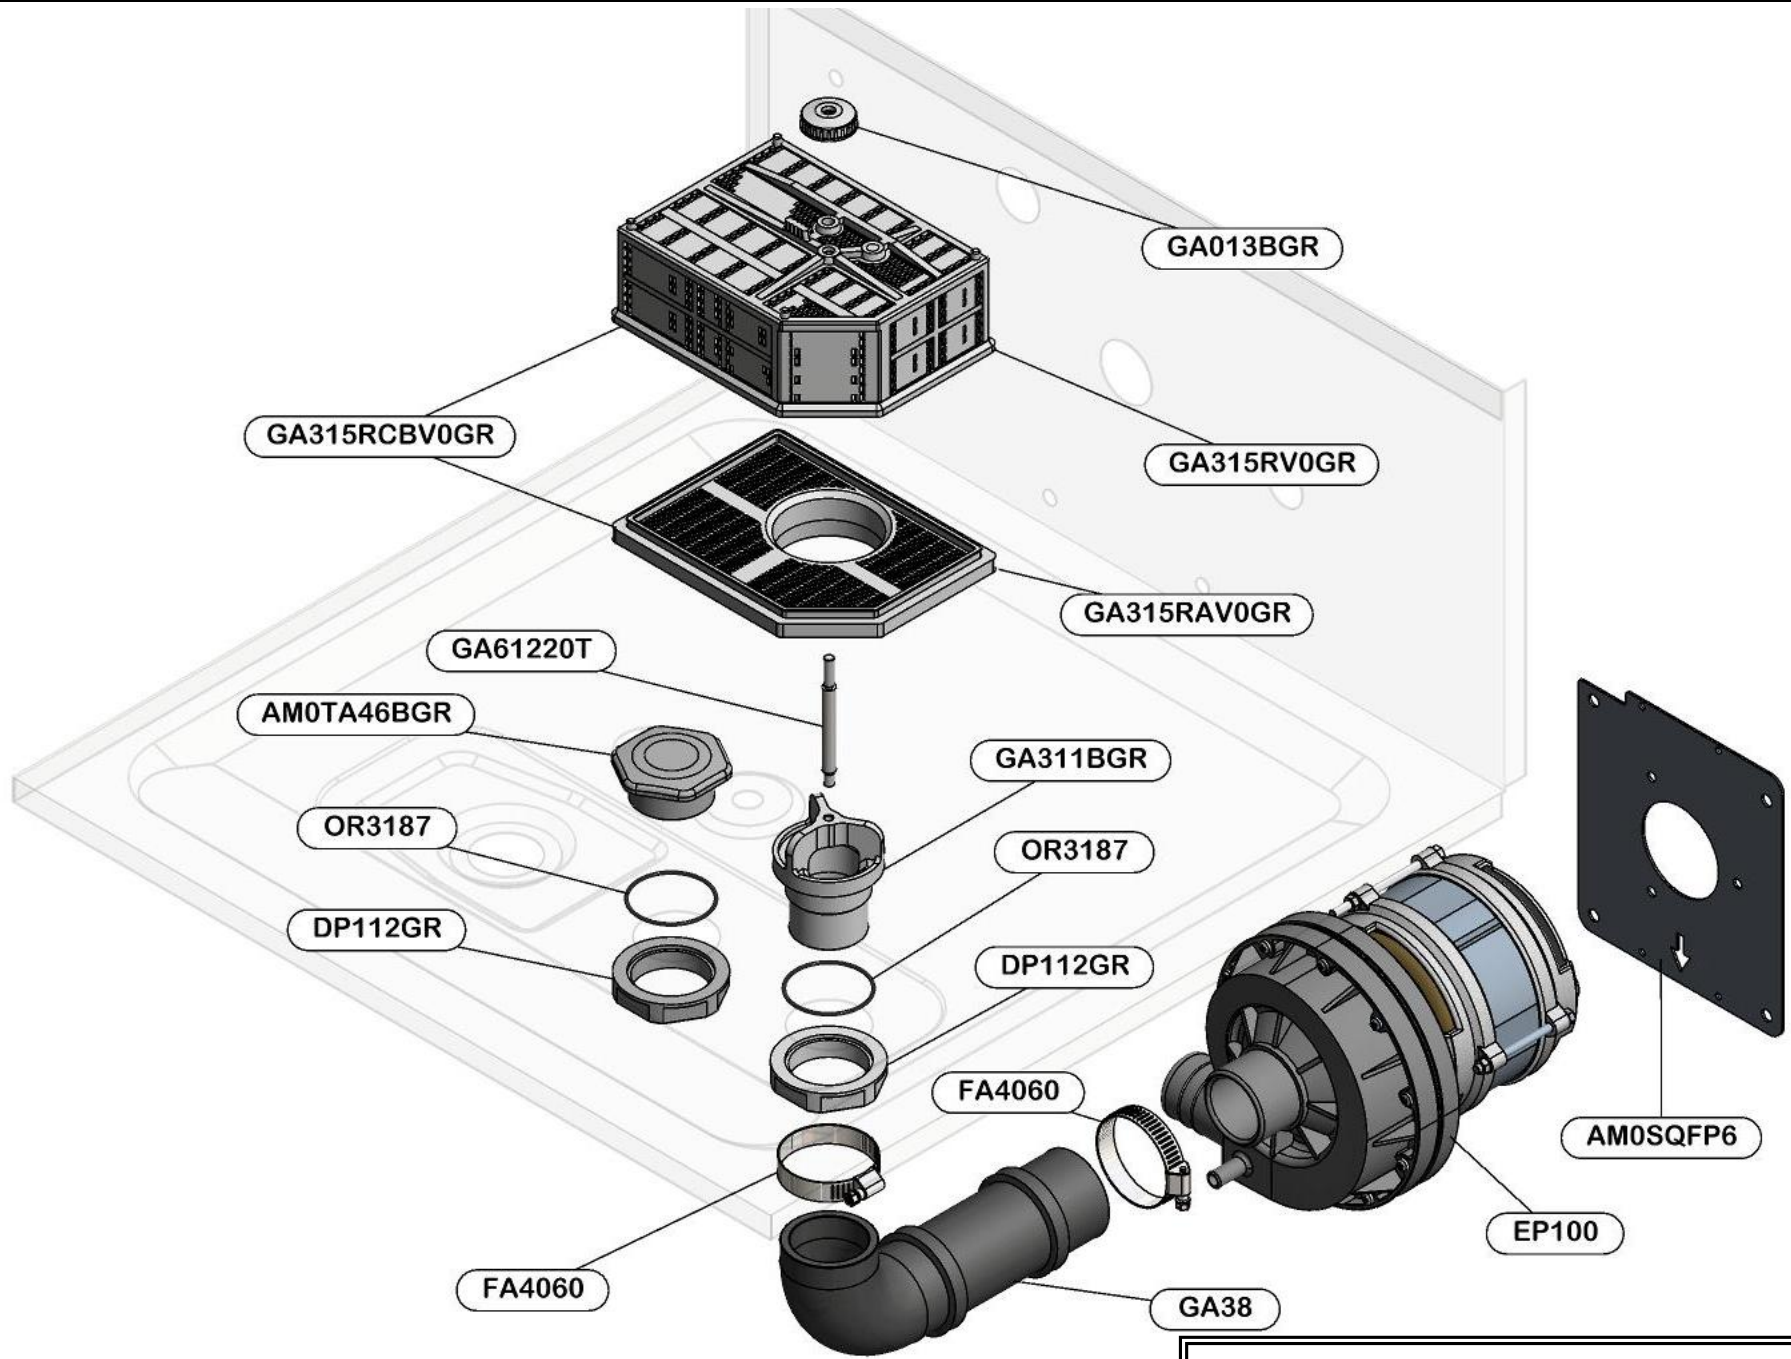

LAVASTOVIGLIE  
DISHWASHERS  
LAVE VAISSELLES

**CAPOT**

RICAMBI - SPARE PARTS - PIECES DETACHEES

ES\_PANCOM62P\_000\_08.2014\_560.101.056

CECBPVB61PS05

CECBM61PS05AB

CECBPM61PS05AB

CECBPE61PS05AB

CECBTPE61PS05AB

CECBPM62P05

CECBPVB62P05

CECBTPE62P05

CECBM61PS05

CECBPM61PS05

CECBPVB61PS05

CECBTPE61PS05