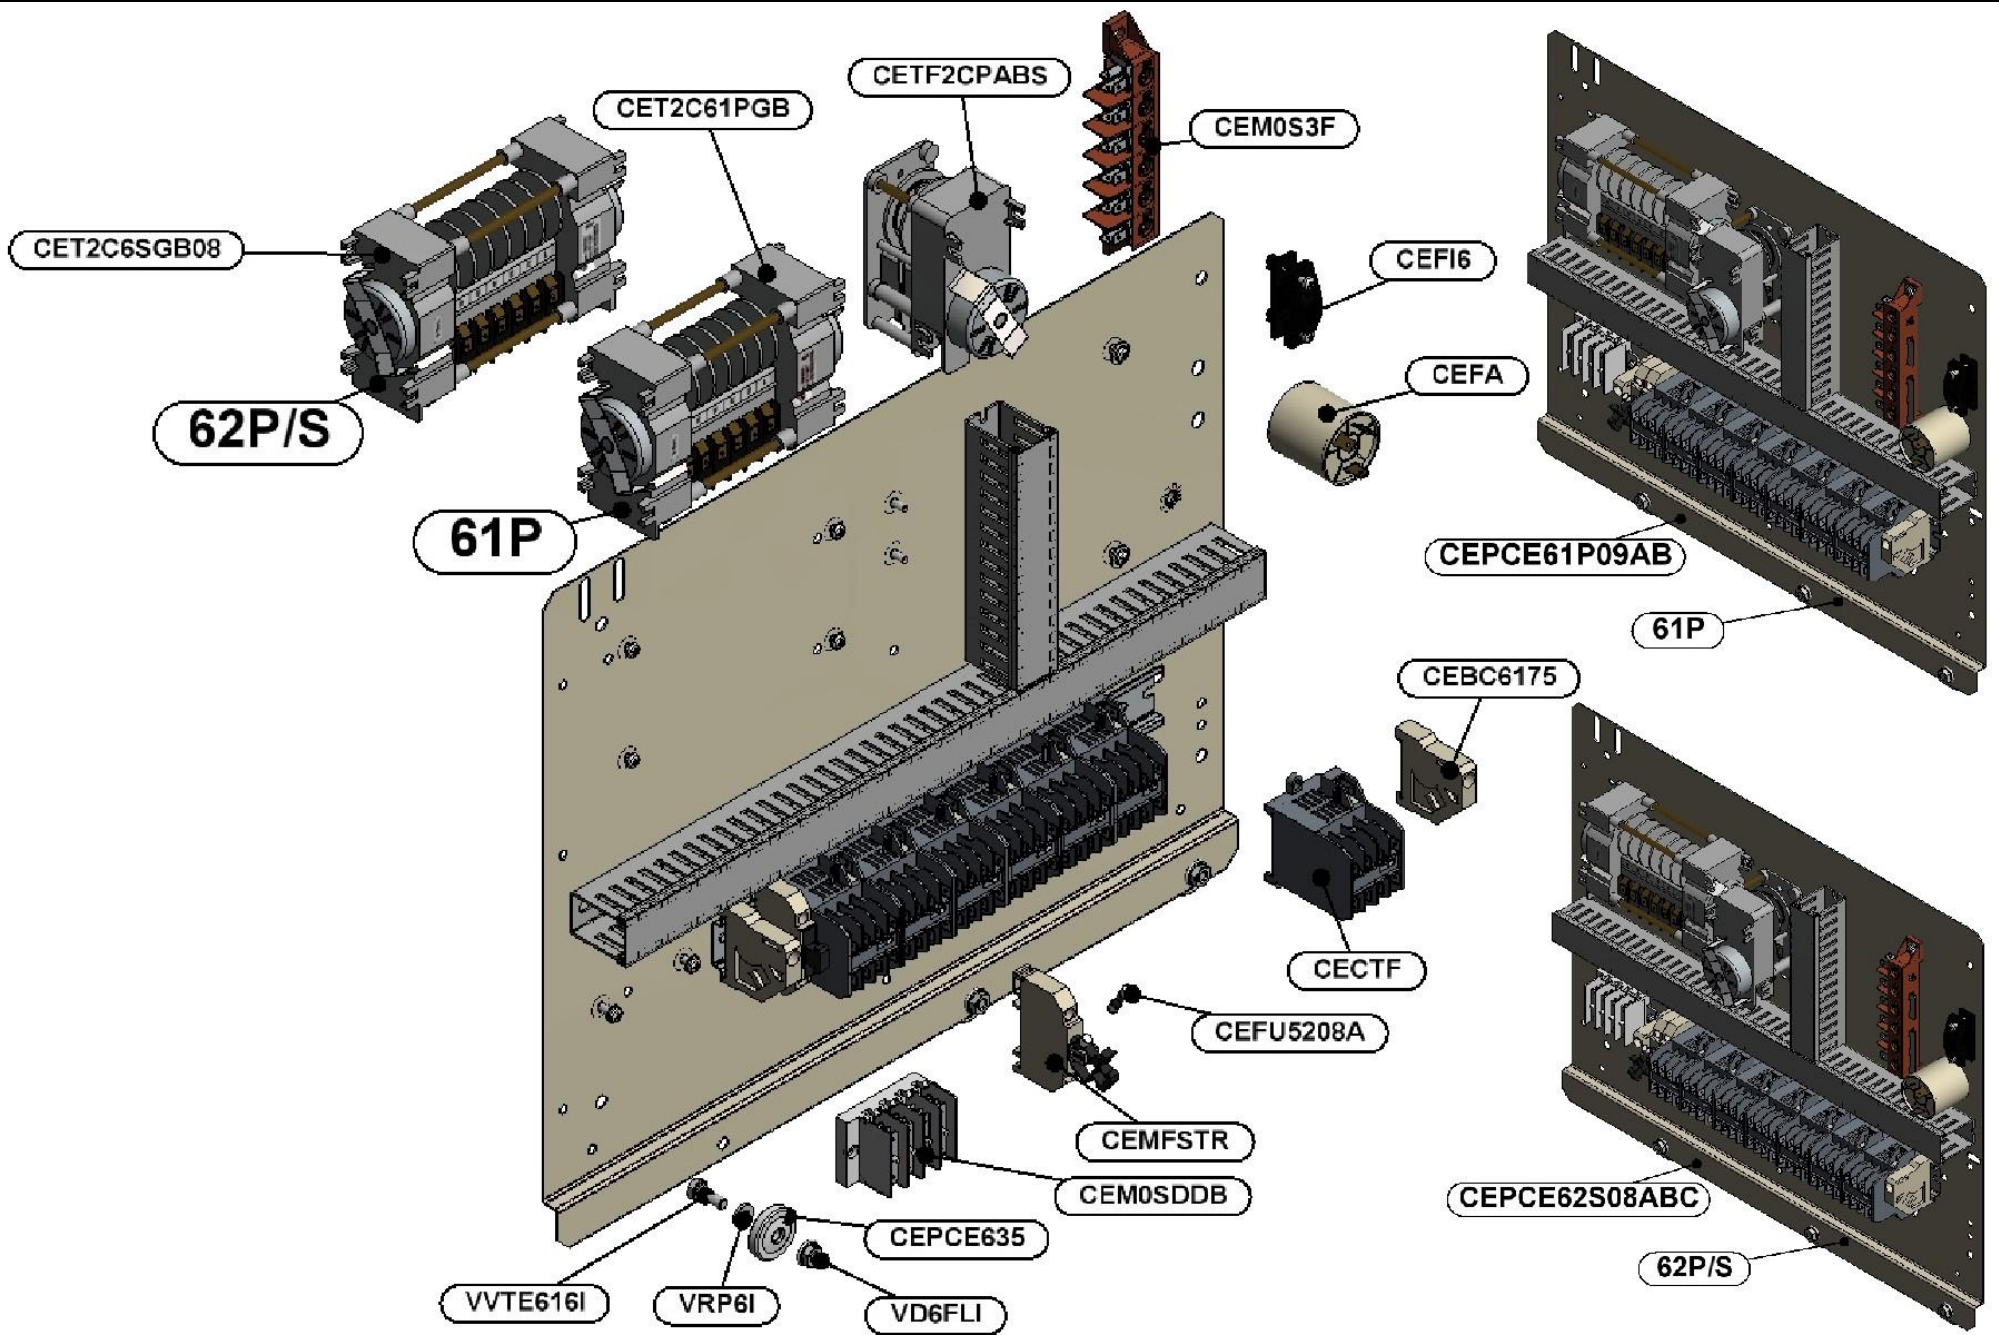

LAVASTOVIGLIE  
DISHWASHERS  
LAVE VAISSELLES

**CAPOT**

RICAMBI - SPARE PARTS - PIECES DETACHEES

ES\_PANCOM62P\_000\_08.2014\_560.101.056

CECBPVB61PS05

CECBM61PS05AB

CECBPM61PS05AB

CECBPE61PS05AB

CECBTPE61PS05AB

CECBPM62P05

CECBPVB62P05

CECBTPE62P05

CECBM61PS05

CECBPM61PS05

CECBPVB61PS05

CECBTPE61PS05