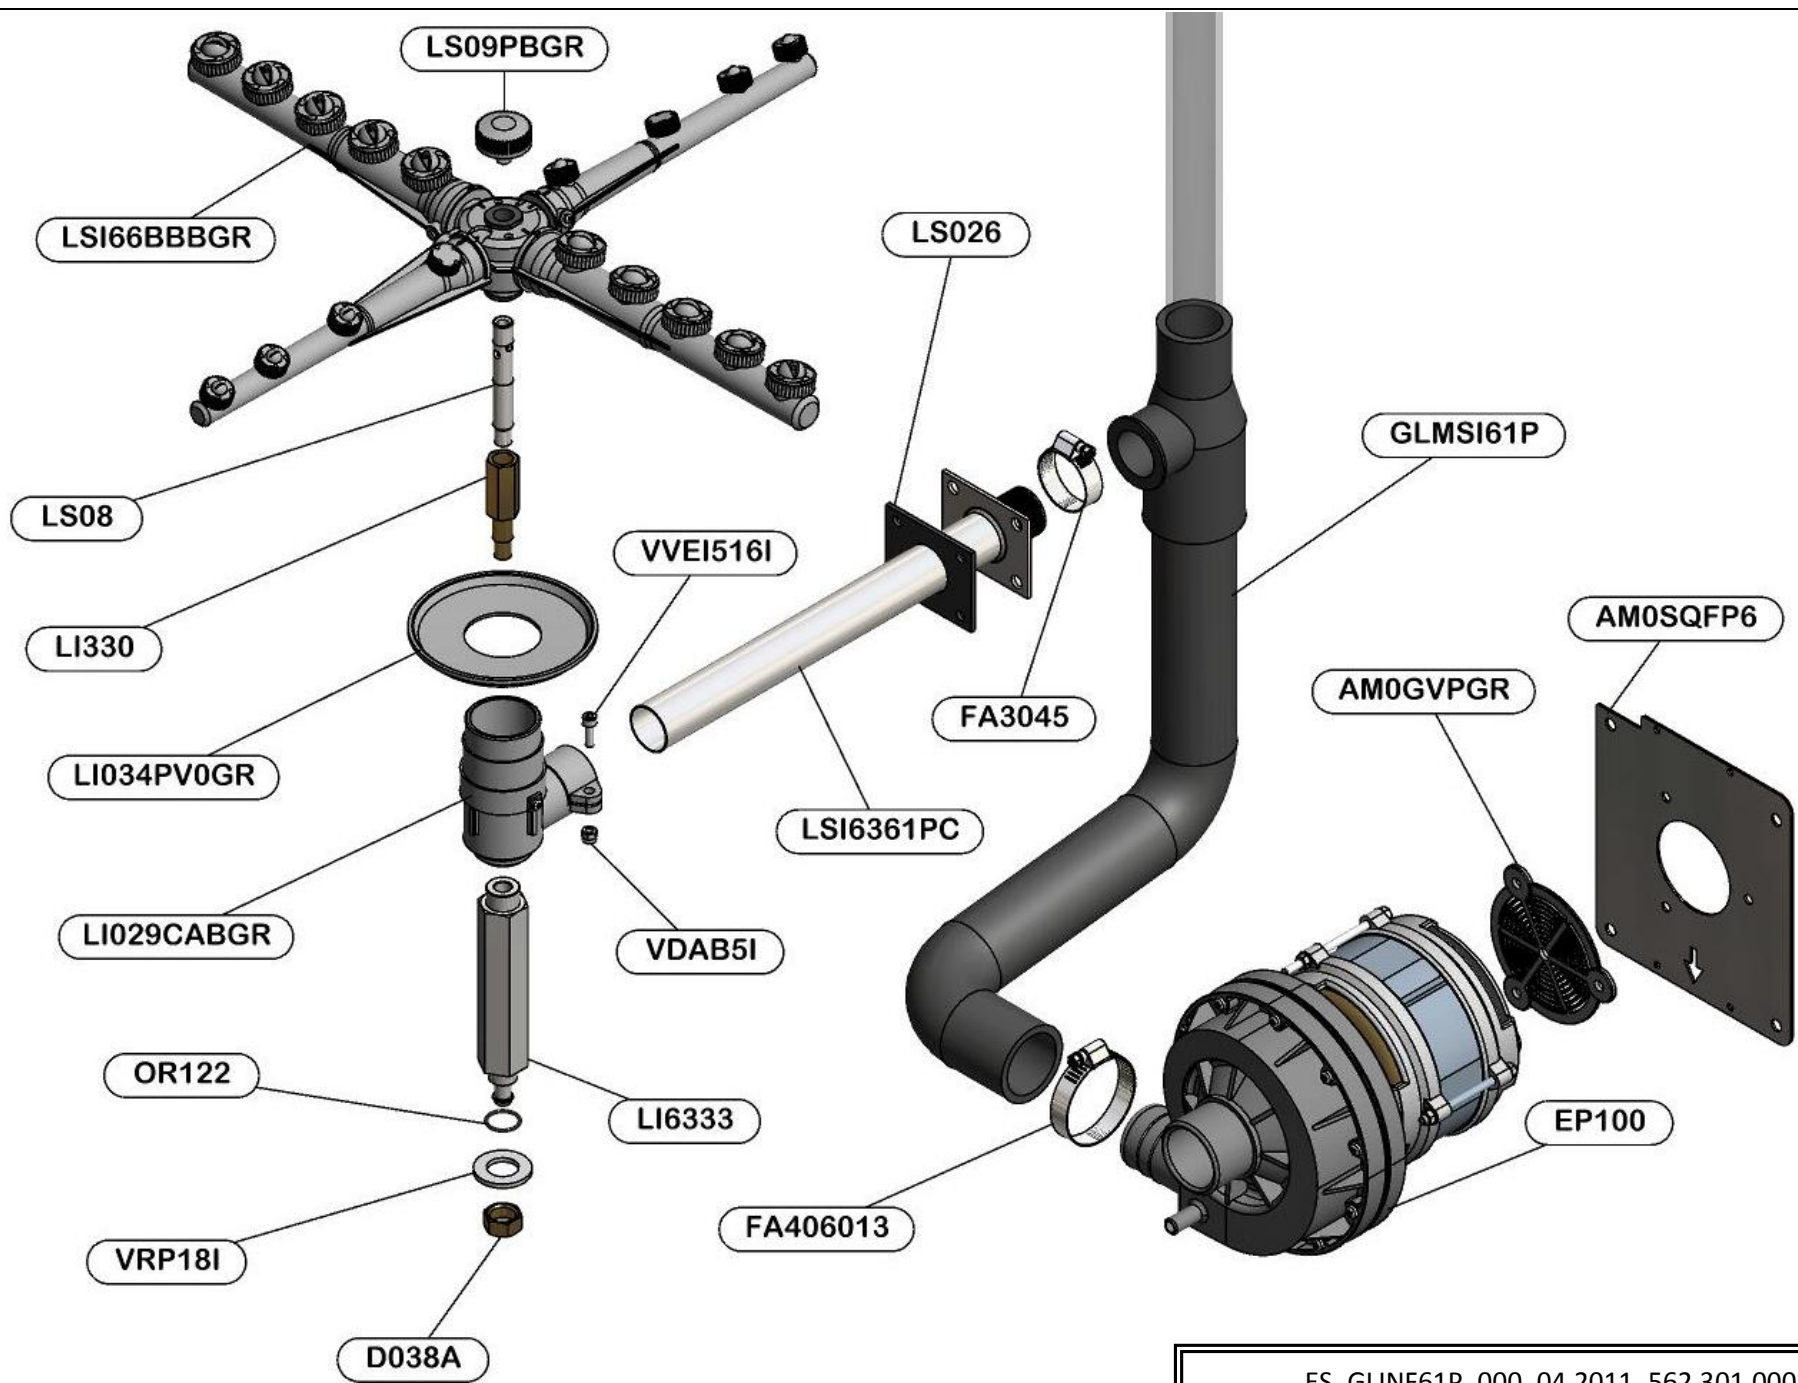

LAVASTOVIGLIE  
DISHWASHERS  
LAVE VAISSELLES

**CAPOT**

RICAMBI - SPARE PARTS - PIECES DETACHEES

ES\_PANCOM62P\_000\_08.2014\_560.101.056

CECBPVB61PS05

CECBM61PS05AB

CECBPM61PS05AB

CECBPE61PS05AB

CECBTPE61PS05AB

CECBPM62P05

CECBPVB62P05

CECBTPE62P05

CECBM61PS05

CECBPM61PS05

CECBPVB61PS05

CECBTPE61PS05