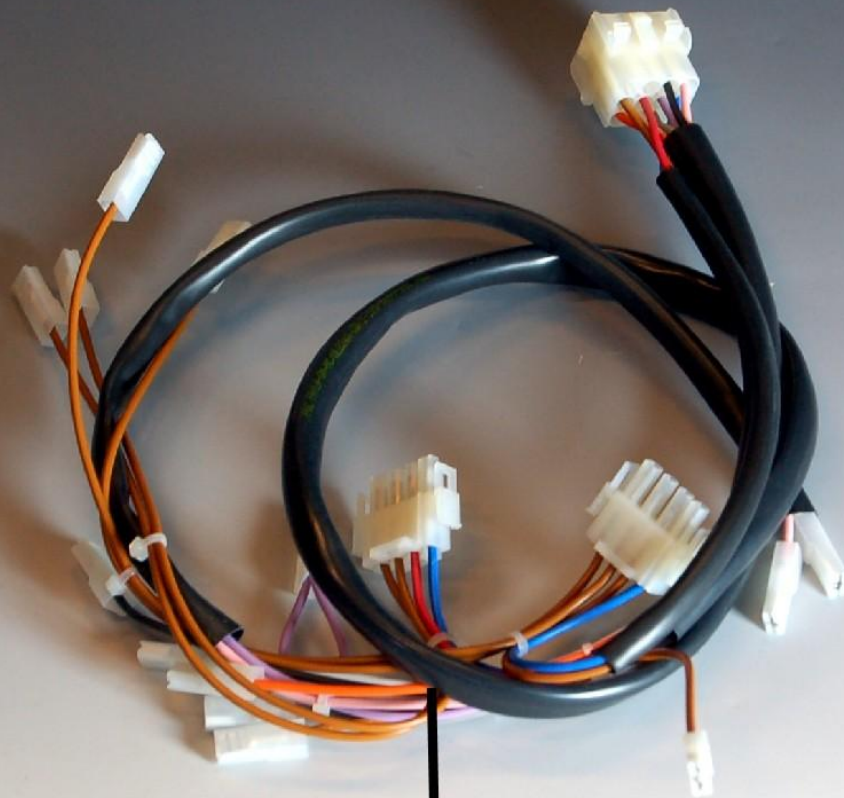

LAVASTOVIGLIE  
DISHWASHERS  
LAVE VAISSELLES

**CAPOT**

RICAMBI - SPARE PARTS - PIECES DETACHEES

ES\_PANCOM62P\_000\_08.2014\_560.101.056

CECBPVB61PS05

CECBM61PS05AB

CECBPM61PS05AB

CECBPE61PS05AB

CECBTPE61PS05AB

CECBPM62P05

CECBPVB62P05

CECBTPE62P05

CECBM61PS05

CECBPM61PS05

CECBPVB61PS05

CECBTPE61PS05